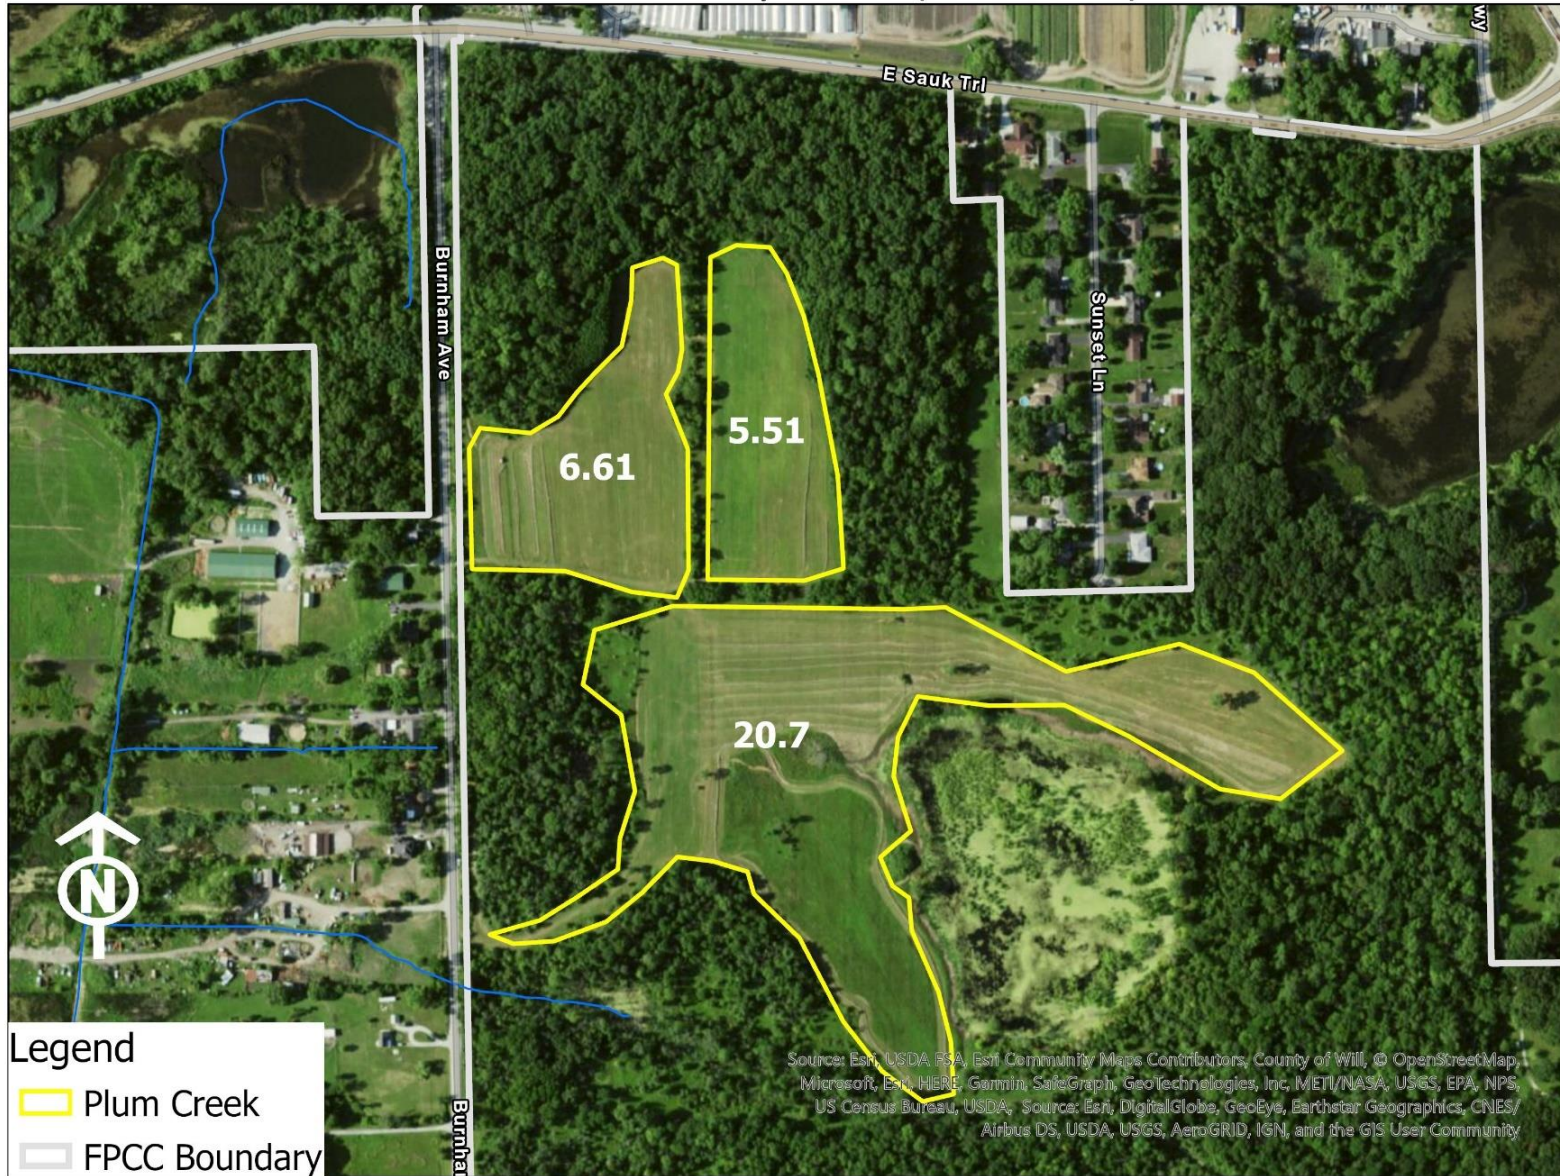

Plum Creek Hay Fields (32.8 acres)

0 185 370 740 1,110
Feet