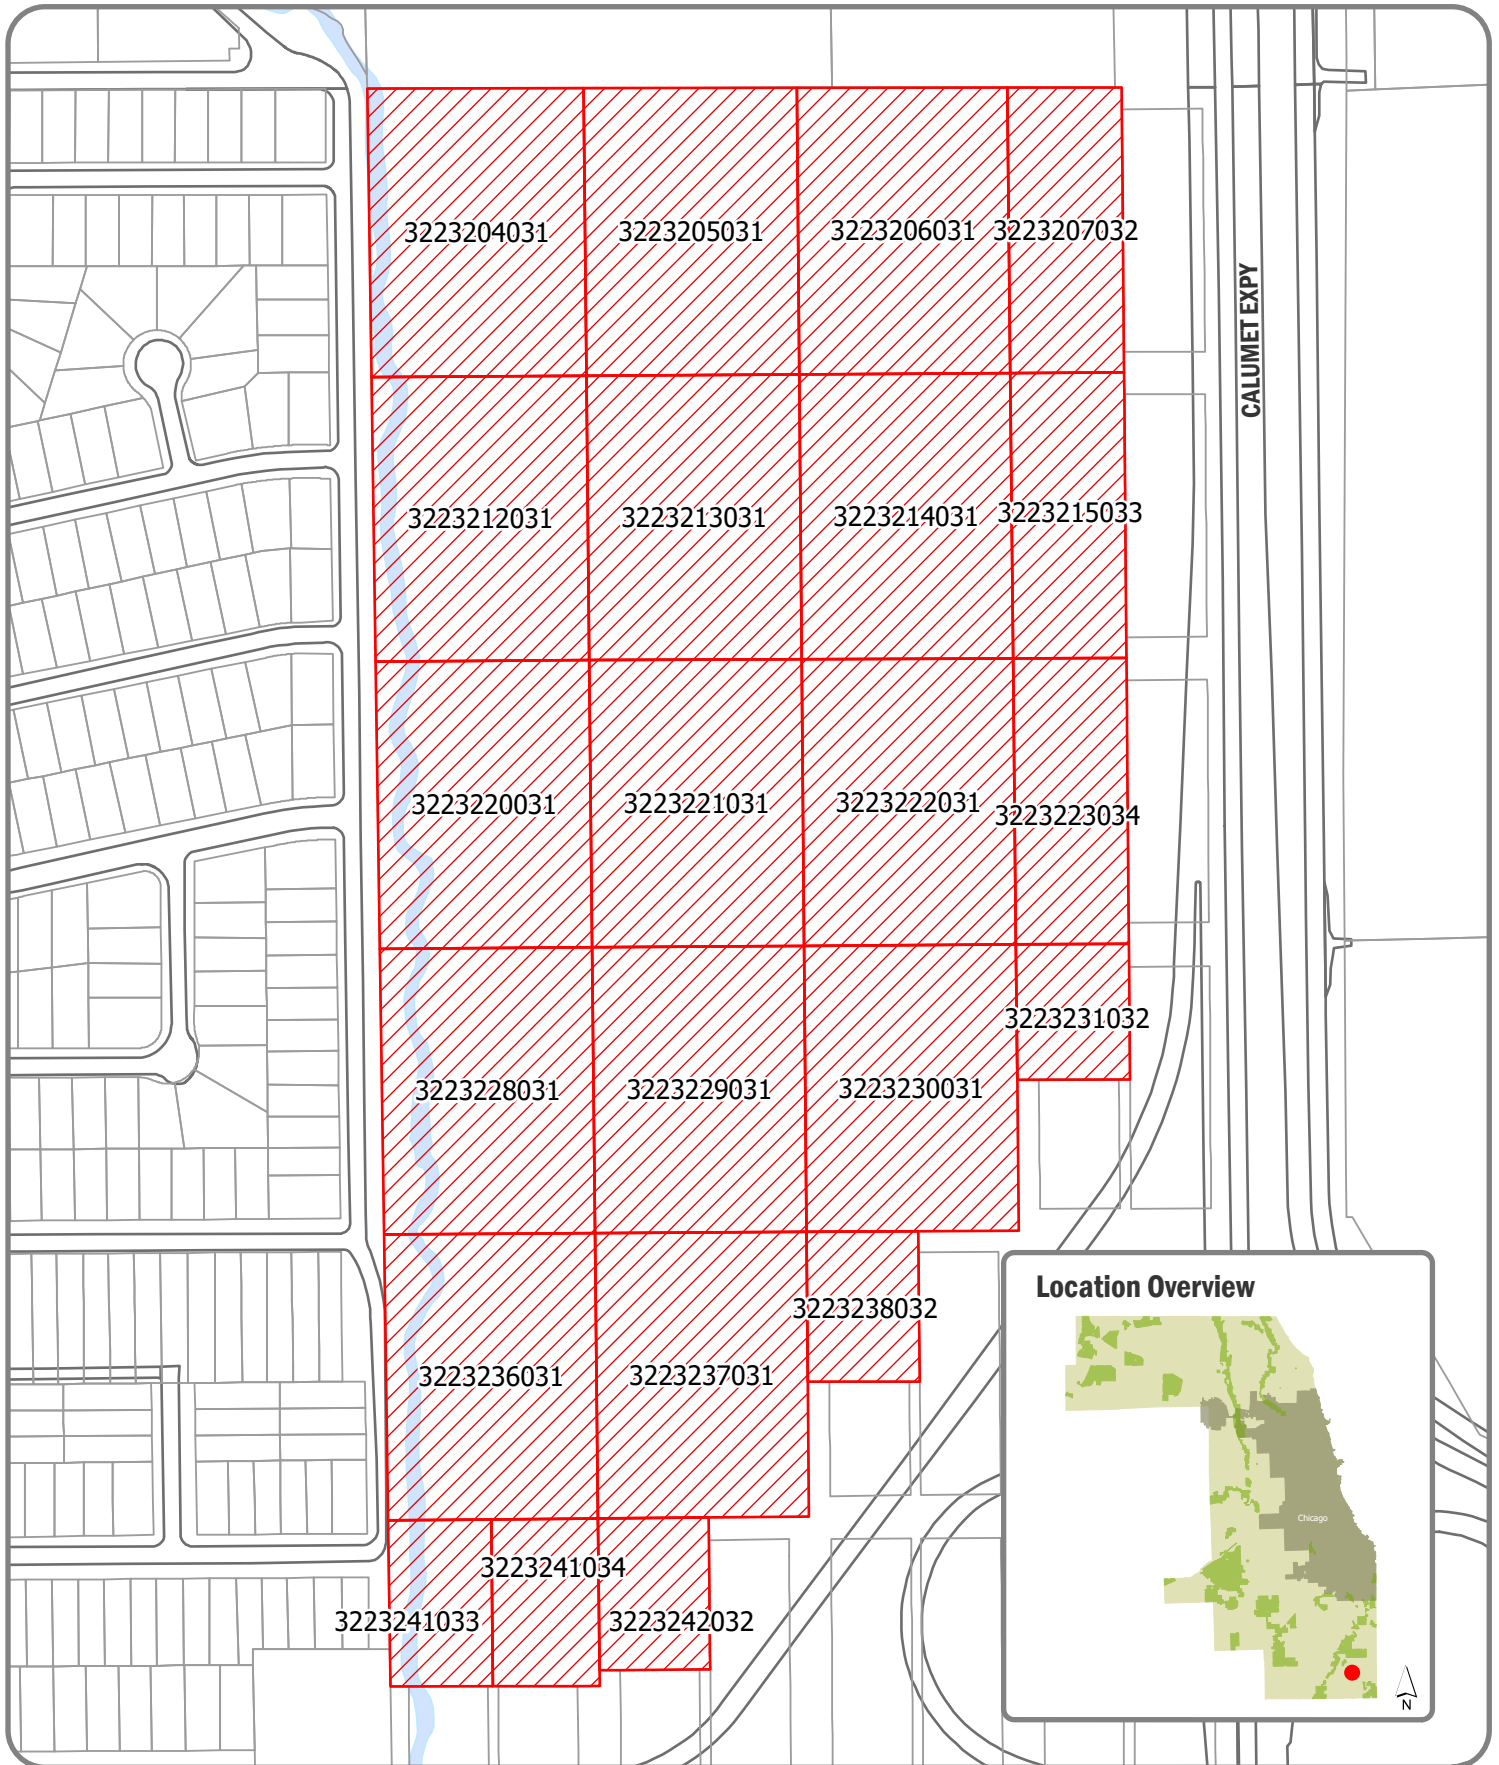

Acquisition Plat: 1588 E 13th St

22 PINs
Approx. 56.2 Acres

- FPDC Property
- Waterbody
- Parcel Boundary
- 1588 E 13th St