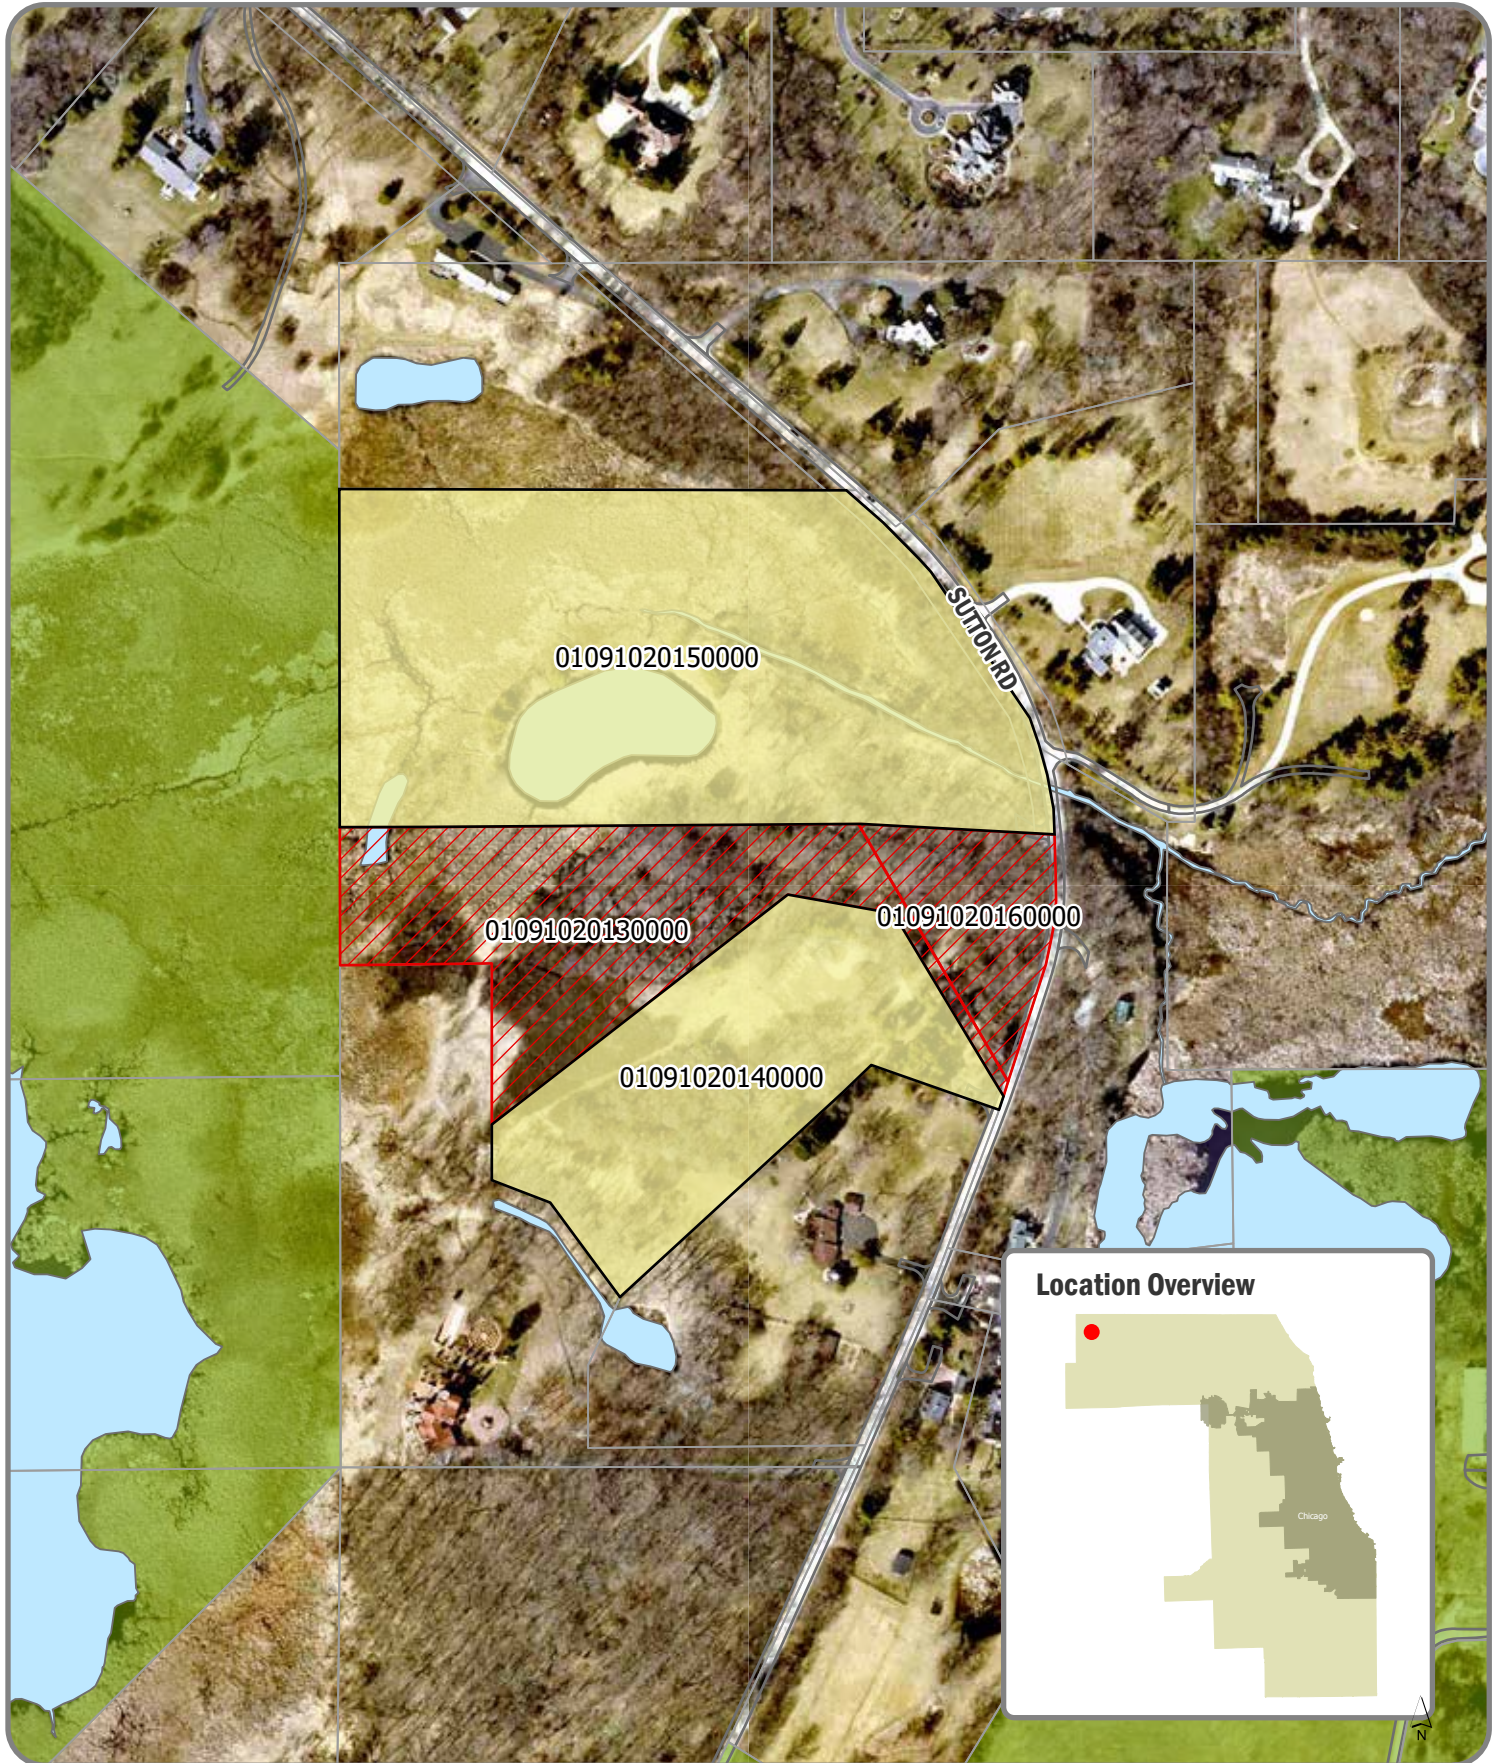

# 339 Sutton Road

PIN# 01-09-102-013, -016

Control# 1140 Approx. 6.5 Acres

- FPDC Property
- 339 Sutton Rd
- Parcel Boundary
- Other Sutton Rd Acquisitions
- Waterbody

0 275 550 Feet