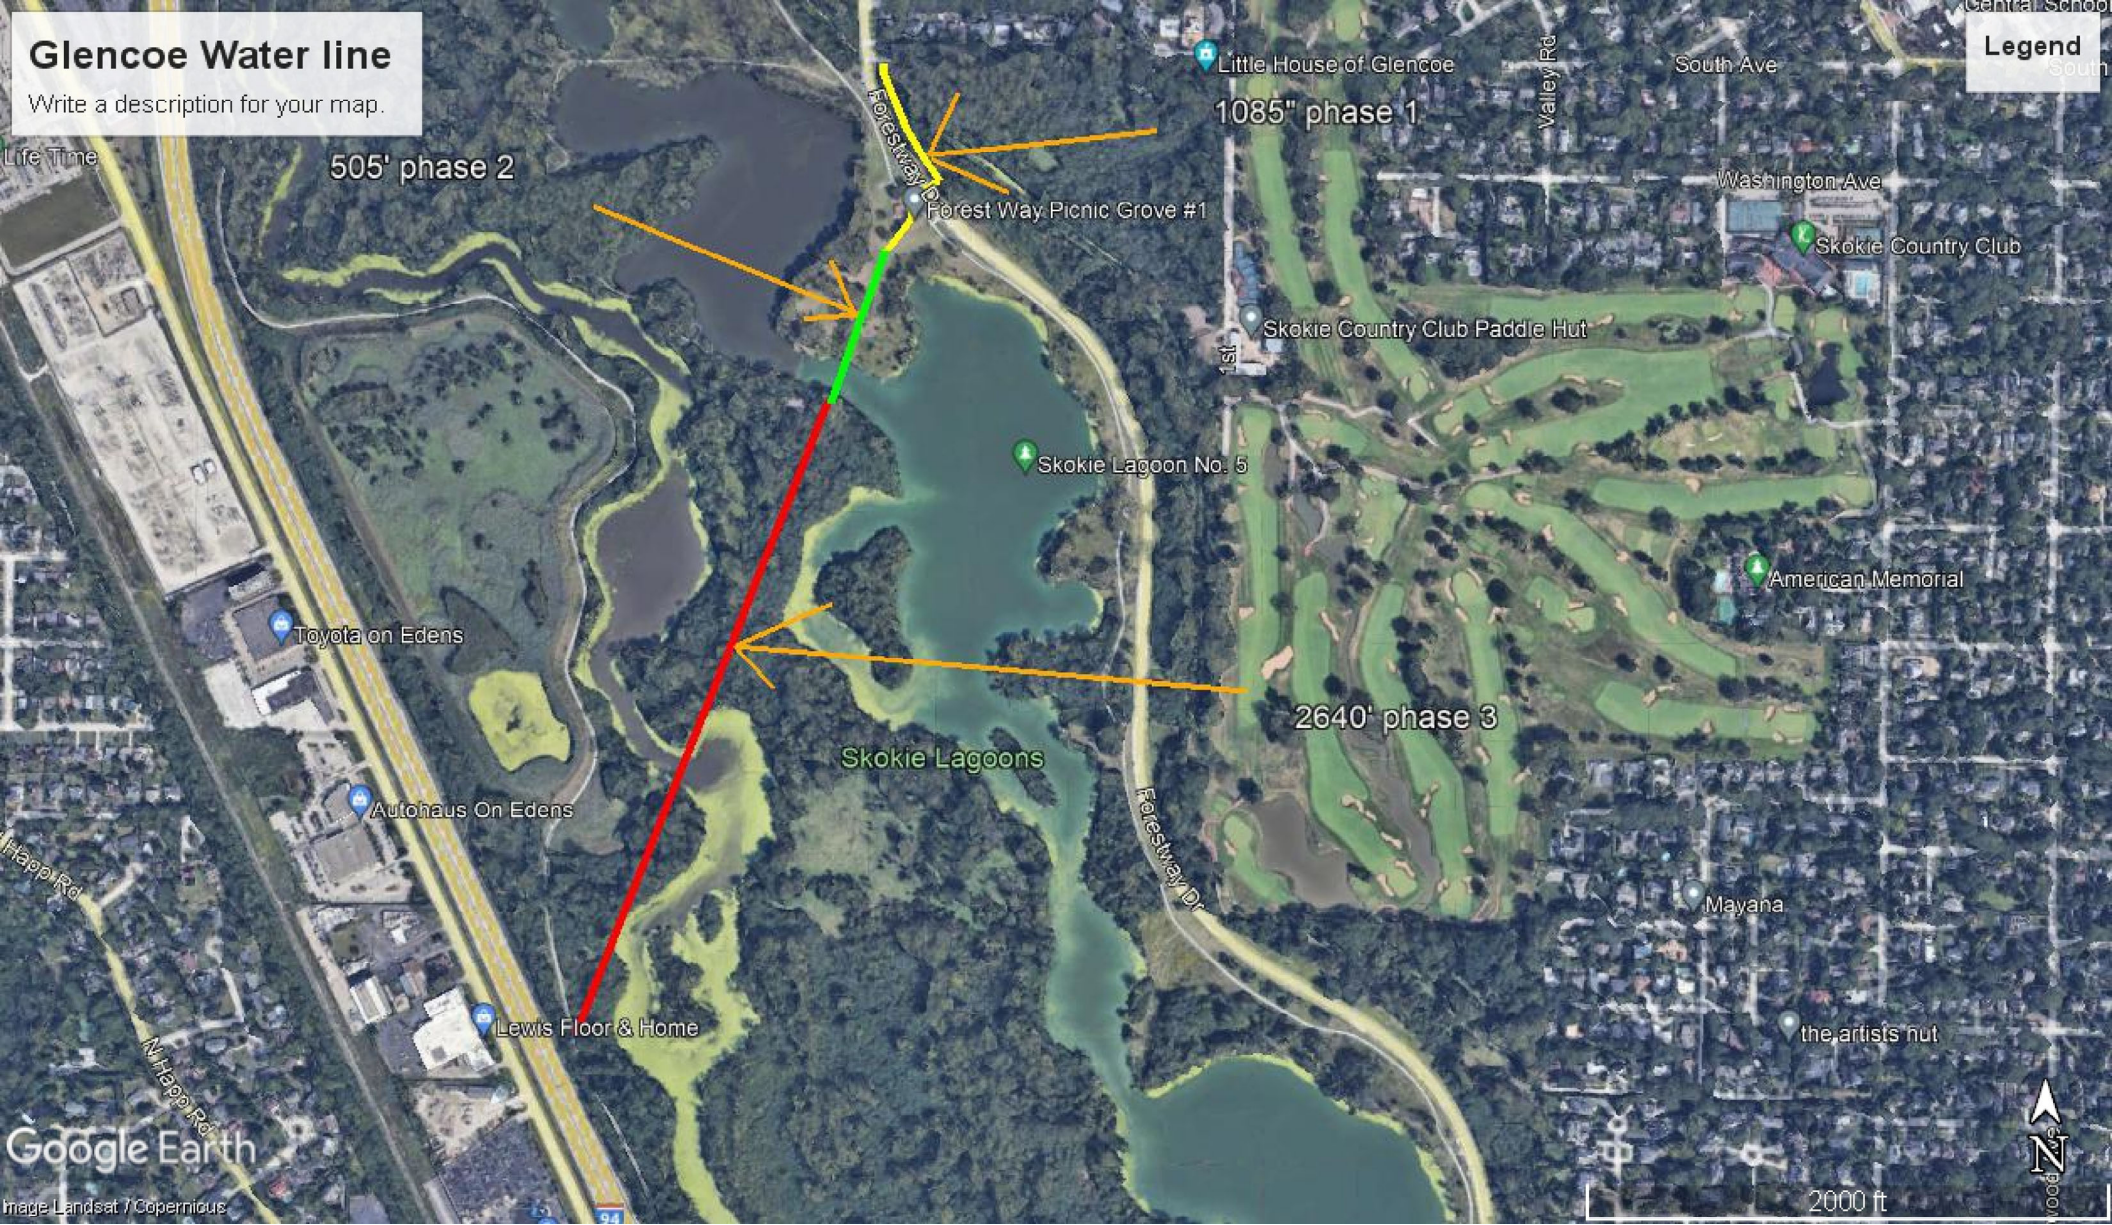

Glencoe Water line

Write a description for your map.

Legend

Google Earth

Image Landsat / Copernicus

2000 ft