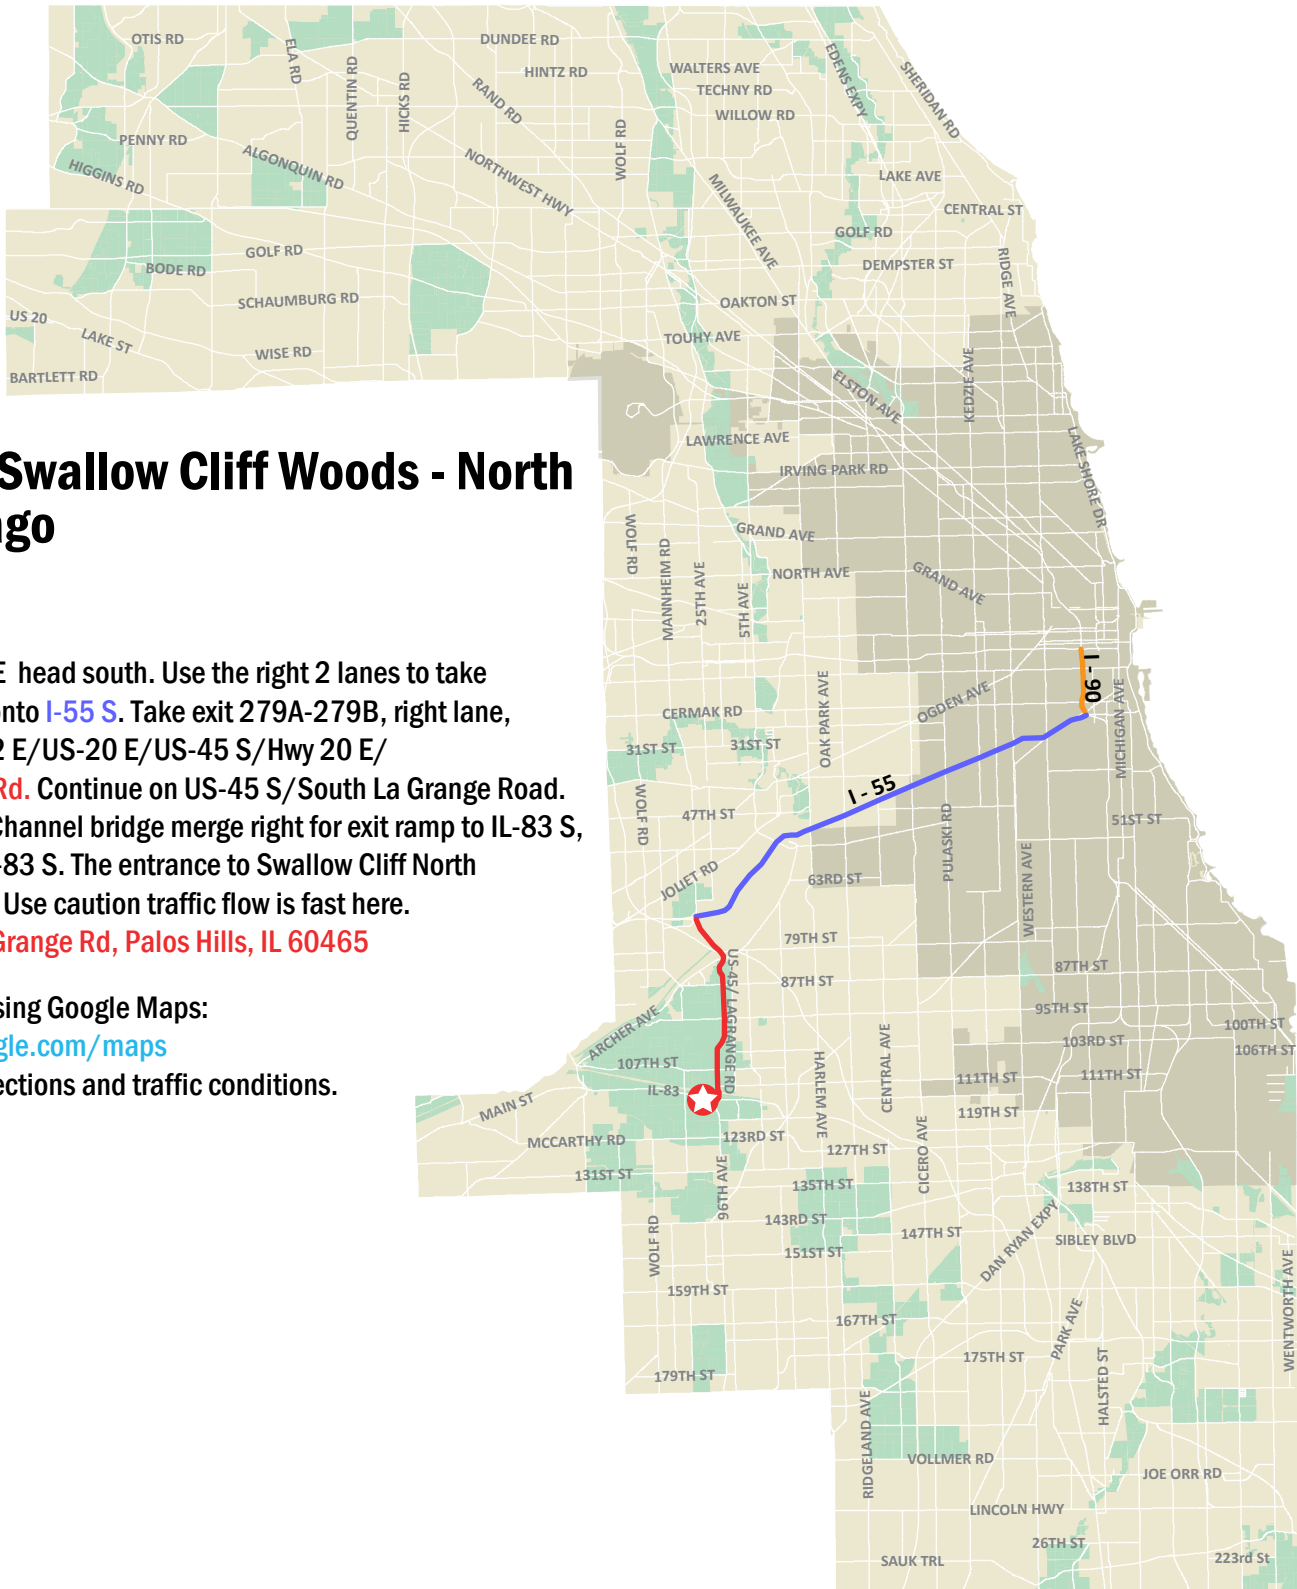

Swallow Cliff Woods - North

Driving Directions

Getting to Swallow Cliff Woods - North from Chicago

Driving:

- Take **I-90 E/I-94 E** head south. Use the right 2 lanes to take exit 53 to merge onto **I-55 S**. Take exit 279A-279B, right lane, merge onto **US-12 E/US-20 E/US-45 S/Hwy 20 E/South La Grange Rd**. Continue on **US-45 S/South La Grange Road**. After the CalSag Channel bridge merge right for exit ramp to **IL-83 S**, take a left onto **IL-83 S**. The entrance to Swallow Cliff North will be on the left. Use caution traffic flow is fast here.
11300 South La Grange Rd, Palos Hills, IL 60465
- We recommend using Google Maps:
<https://www.google.com/maps>
for up-to-date directions and traffic conditions.