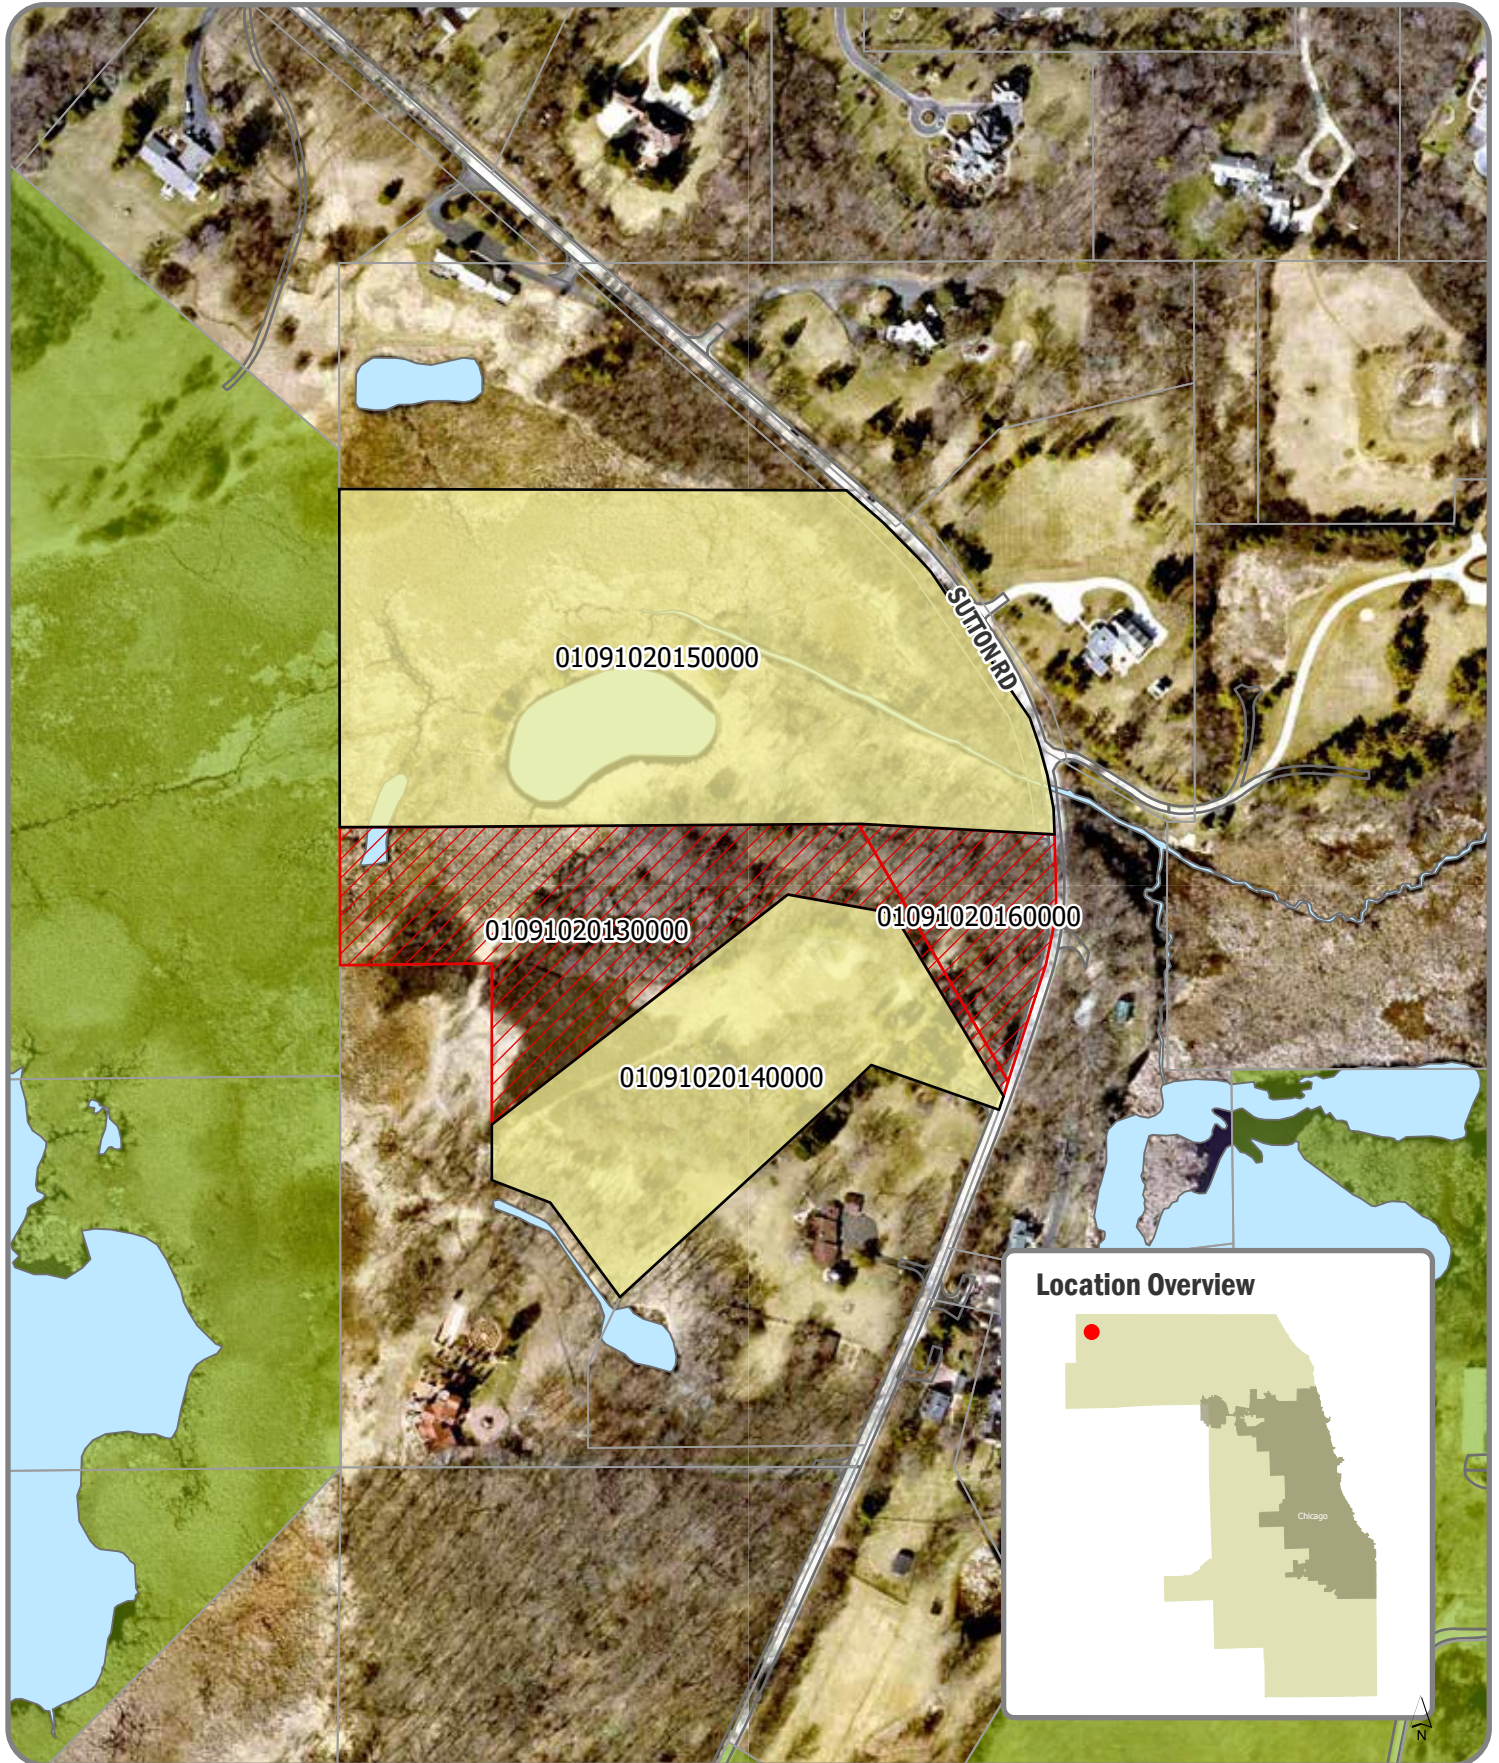

# 339 Sutton Road

PIN# 01-09-102-013, -016

Control# 1140 Approx. 6.5 Acres

- FPDC Property
- 339 Sutton Rd
- Parcel Boundary
- Other Sutton Rd Acquisitions
- Waterbody