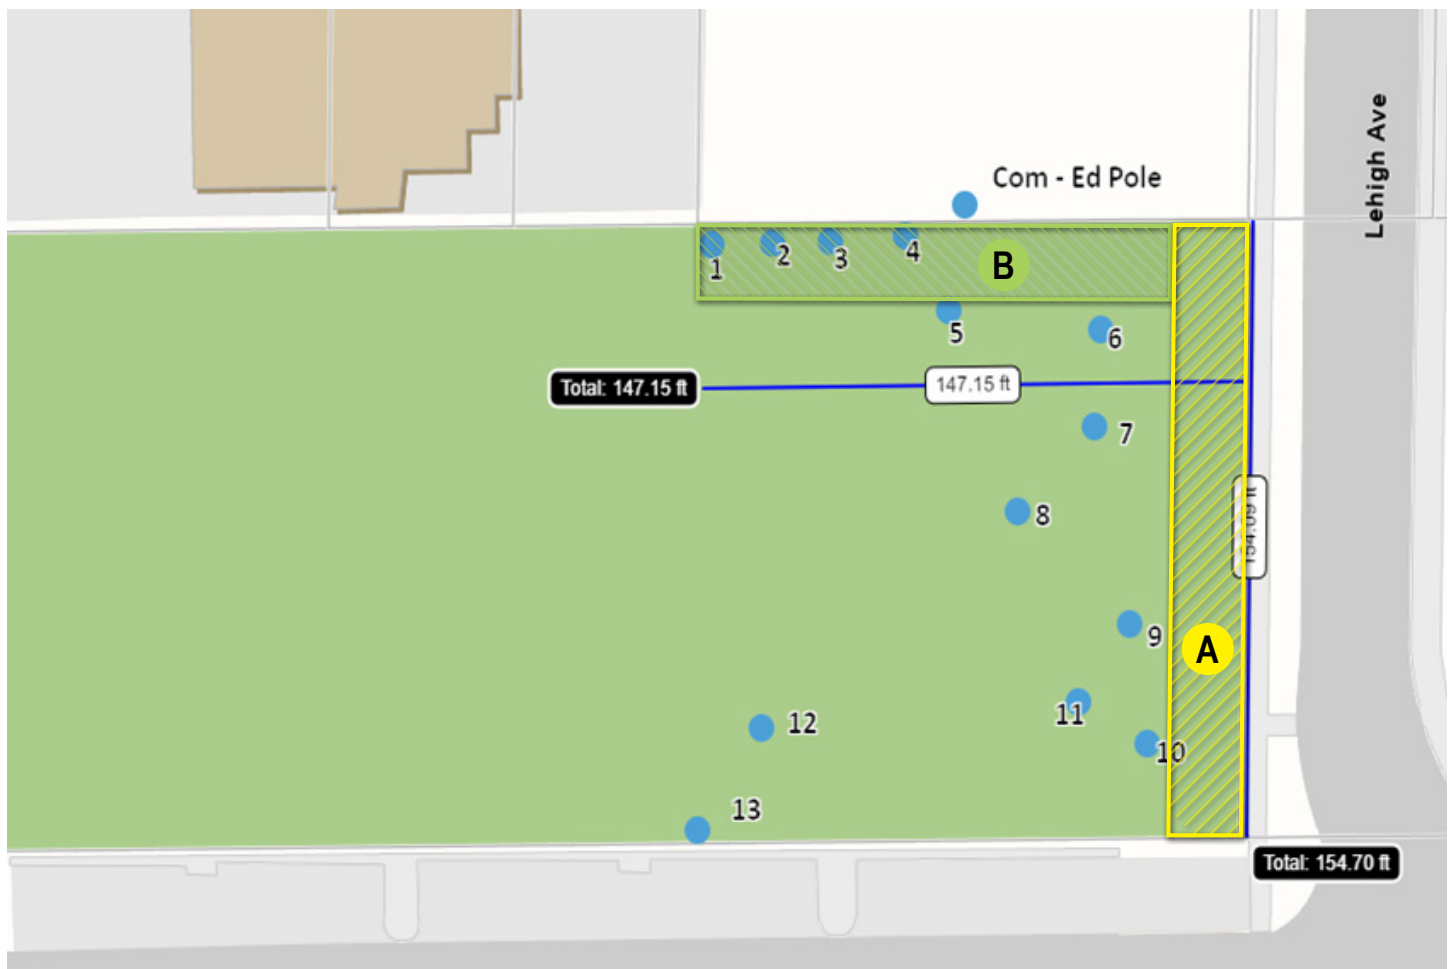

Area of Impact Location Map, Dimensions, & Conditions

Area of Impact Location Map

Morton Grove, Illinois

Plan for Forest Preserves Property

A

Area A

20 ft. x 155 ft. ±

- Clearcut vegetation - **Note that no significant trees are proposed to be removed as part of the proposed project.**
- Plant grass & native species, including grasses, sedges & wildflowers
- Install Forest Preserve District of Cook County signage

B

Area B

20 ft. x 130 ft. ±

- Manicure vegetation - **Note that no significant trees are proposed to be removed as part of the proposed project.**
- Remove deadwood, invasive species
- Trim overgrowth

C

Area C

- Install Forest Preserves District Signage

Proposed Sign on Forest Preserves Property

Area of Impact Location Map, Dimensions, & Conditions

Tree Assessment

A tree assessment was conducted by Village Arborist Dave Hoffman in April 2022 for the eastern 150 feet of the subject property. **None of the surveyed trees inventoried below will be removed as part of the proposed project.**

Facing south from Chestnut Street

Facing west from Lehigh Avenue

Area of Impact Location Map, Dimensions, & Conditions

Existing Conditions Images - Summer Conditions