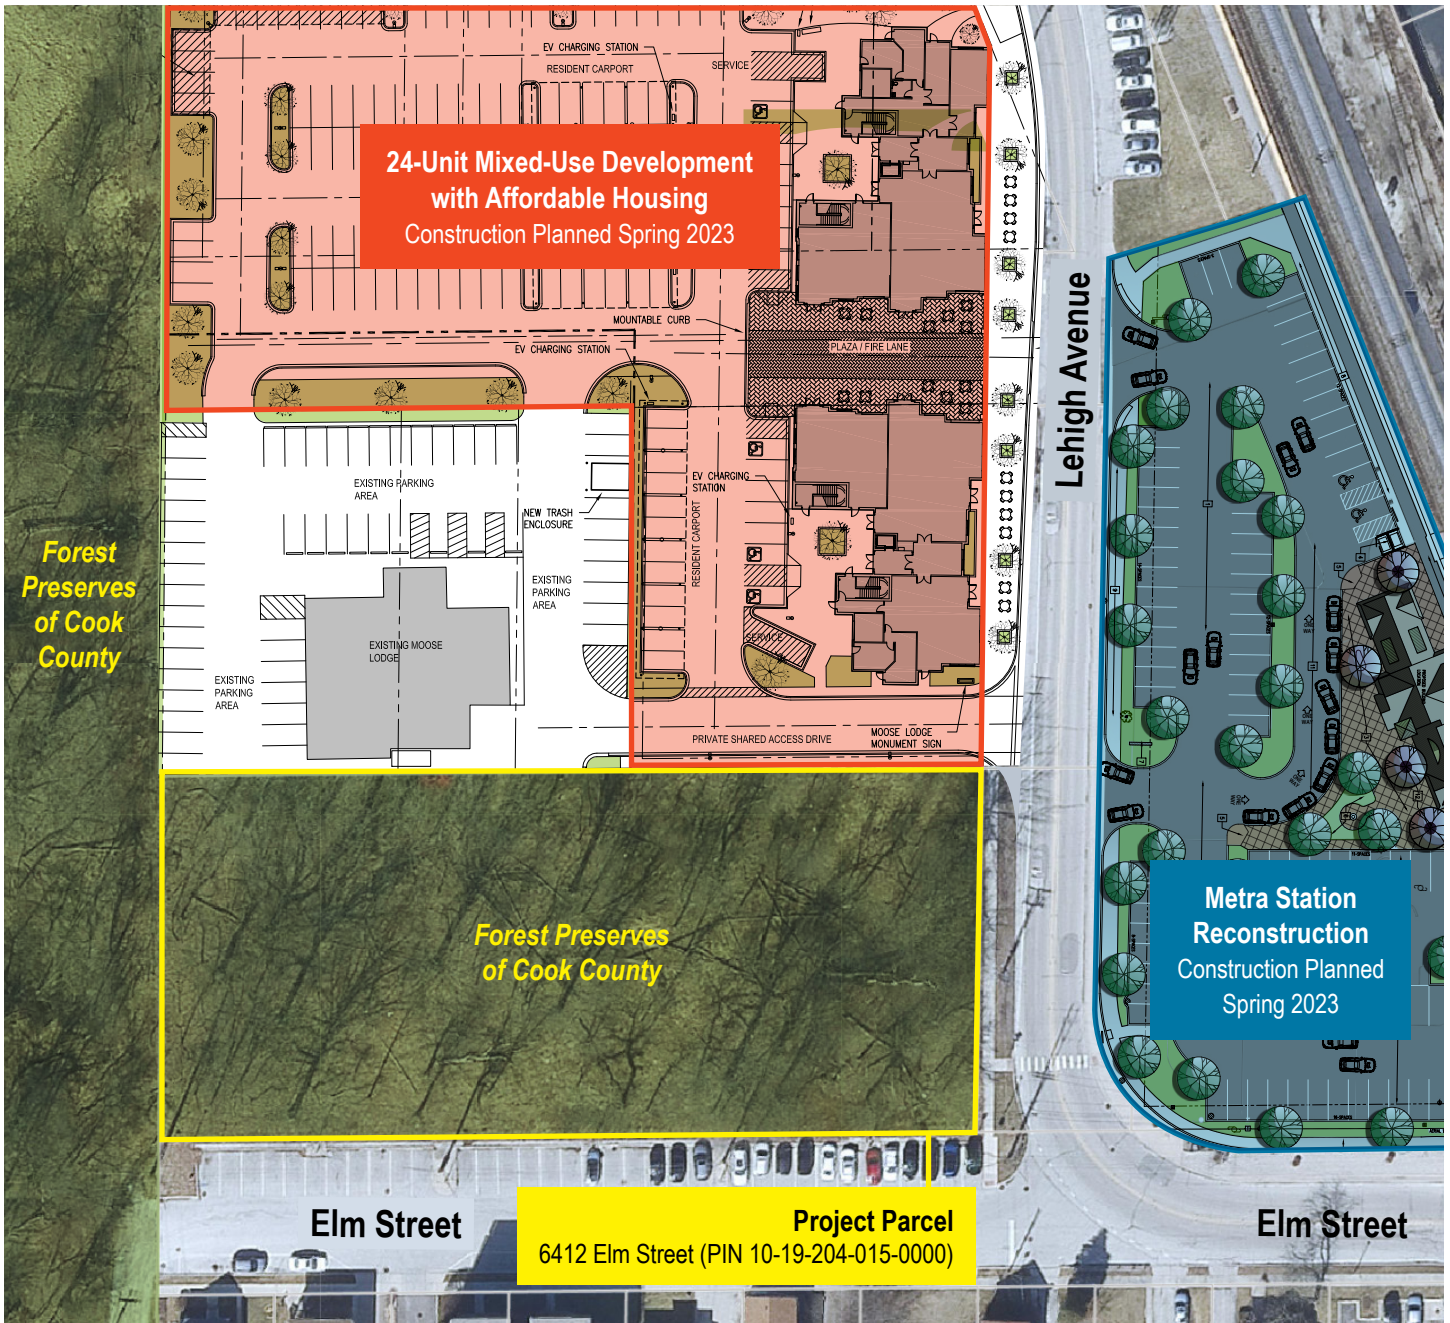

Area of Impact Location Map, Dimensions, & Conditions

Area of Impact Location Map

Morton Grove, Illinois

Plan for Forest Preserves Property

A

Area A

20 ft. x 155 ft. ±

- Clearcut vegetation - **Note that no significant trees are proposed to be removed as part of the proposed project.**
- Plant grass & native species, including grasses, sedges & wildflowers
- Install Forest Preserve District of Cook County signage

B

Area B

20 ft. x 130 ft. ±

- Manicure vegetation - **Note that no significant trees are proposed to be removed as part of the proposed project.**
- Remove deadwood, invasive species
- Trim overgrowth

C

Area C

Other trees found in the area were dead, dying, broken, leaning, or Buckthorn. Tree #7 is a large Oak with a heavy lean toward the power lines along Lehigh Avenue. It has been excessively trimmed over the years by ComEd.

Facing south from Chestnut Street

Facing west from Lehigh Avenue

Area of Impact Location Map, Dimensions, & Conditions

Existing Conditions Images - Summer Conditions