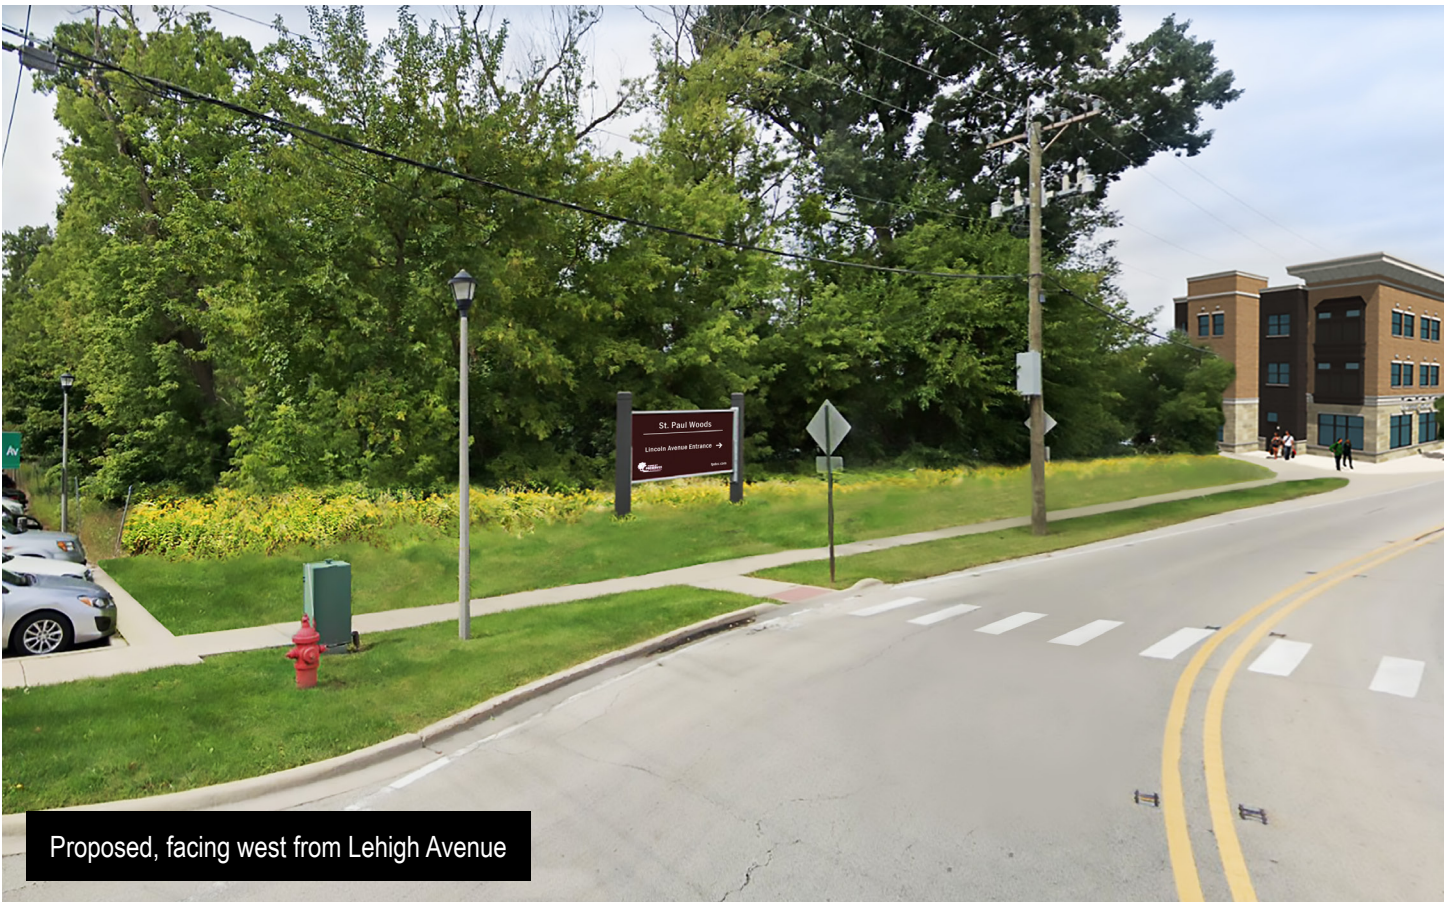

Area of Impact Location Map, Dimensions, & Conditions

Area of Impact Location Map

Morton Grove, Illinois

Plan for Forest Preserves Property

A

Area A

20 ft. x 155 ft. ±

- Clearcut vegetation - **Note that no significant trees are proposed to be removed as part of the proposed project.**
- Plant grass & native species, including grasses, sedges & wildflowers
- Install Forest Preserve District of Cook County signage

B

Area B

20 ft. x 130 ft. ±

- Manicure vegetation - **Note that no significant trees are proposed to be removed as part of the proposed project.**
- Remove deadwood, invasive species
- Trim overgrowth

C

Area C

- Install Forest Preserves District Signage

Proposed Sign on Forest Preserves Property

Area of Impact Location Map, Dimensions, & Conditions

Tree Assessment

A tree assessment was conducted by Village Arborist Dave Hoffman in April 2022 for the eastern 150 feet of the subject property. **None of the surveyed trees inventoried below will be removed as part of the proposed project.**

Facing south from Chestnut Street

Facing west from Lehigh Avenue

Area of Impact Location Map, Dimensions, & Conditions

Existing Conditions Images - Summer Conditions