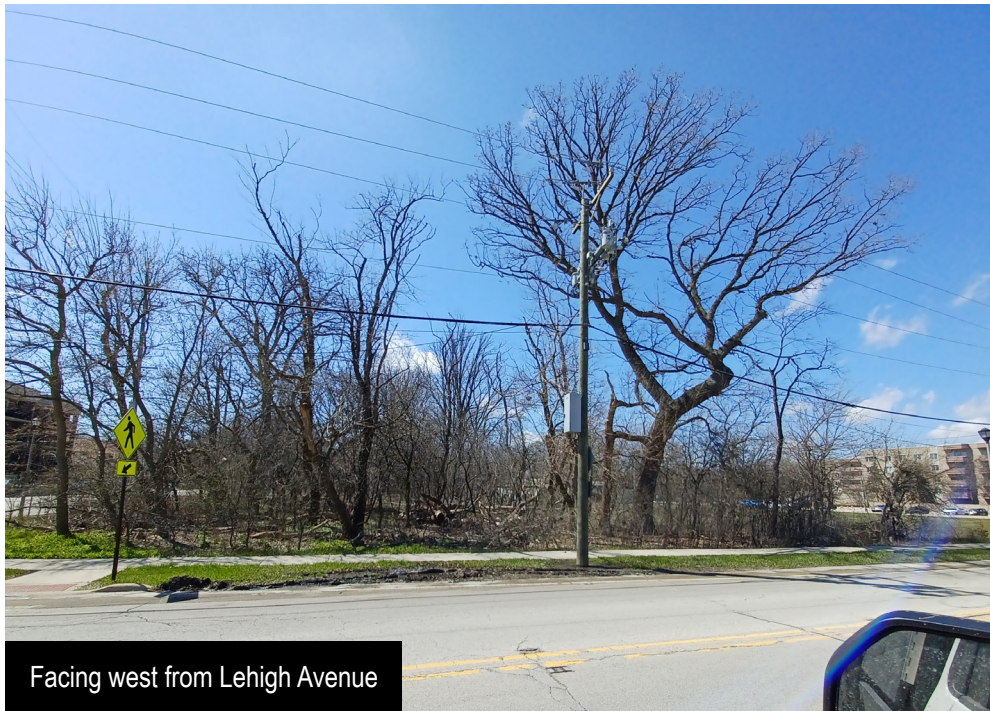

Area of Impact Location Map, Dimensions, & Conditions

Area of Impact Location Map

Morton Grove, Illinois

Plan for Forest Preserves Property

A

Area A

20 ft. x 155 ft. ±

- Clearcut vegetation - **Note that no significant trees are proposed to be removed as part of the proposed project.**
- Plant grass & native species, including grasses, sedges & wildflowers
- Install Forest Preserve District of Cook County signage

- Install Forest Preserves District Signage

Proposed Sign on Forest Preserves Property

Area of Impact Location Map, Dimensions, & Conditions

Tree Assessment

A tree assessment was conducted by Village Arborist Dave Hoffman in April 2022 for the eastern 150 feet of the subject property. **None of the surveyed trees inventoried below will be removed as part of the proposed project.**

Other trees found in the area were dead, dying, broken, leaning, or Buckthorn. Tree #7 is a large Oak with a heavy lean toward the power lines along Lehigh Avenue. It has been excessively trimmed over the years by ComEd.

Facing south from Chestnut Street

Facing west from Lehigh Avenue

Area of Impact Location Map, Dimensions, & Conditions

Existing Conditions Images - Summer Conditions