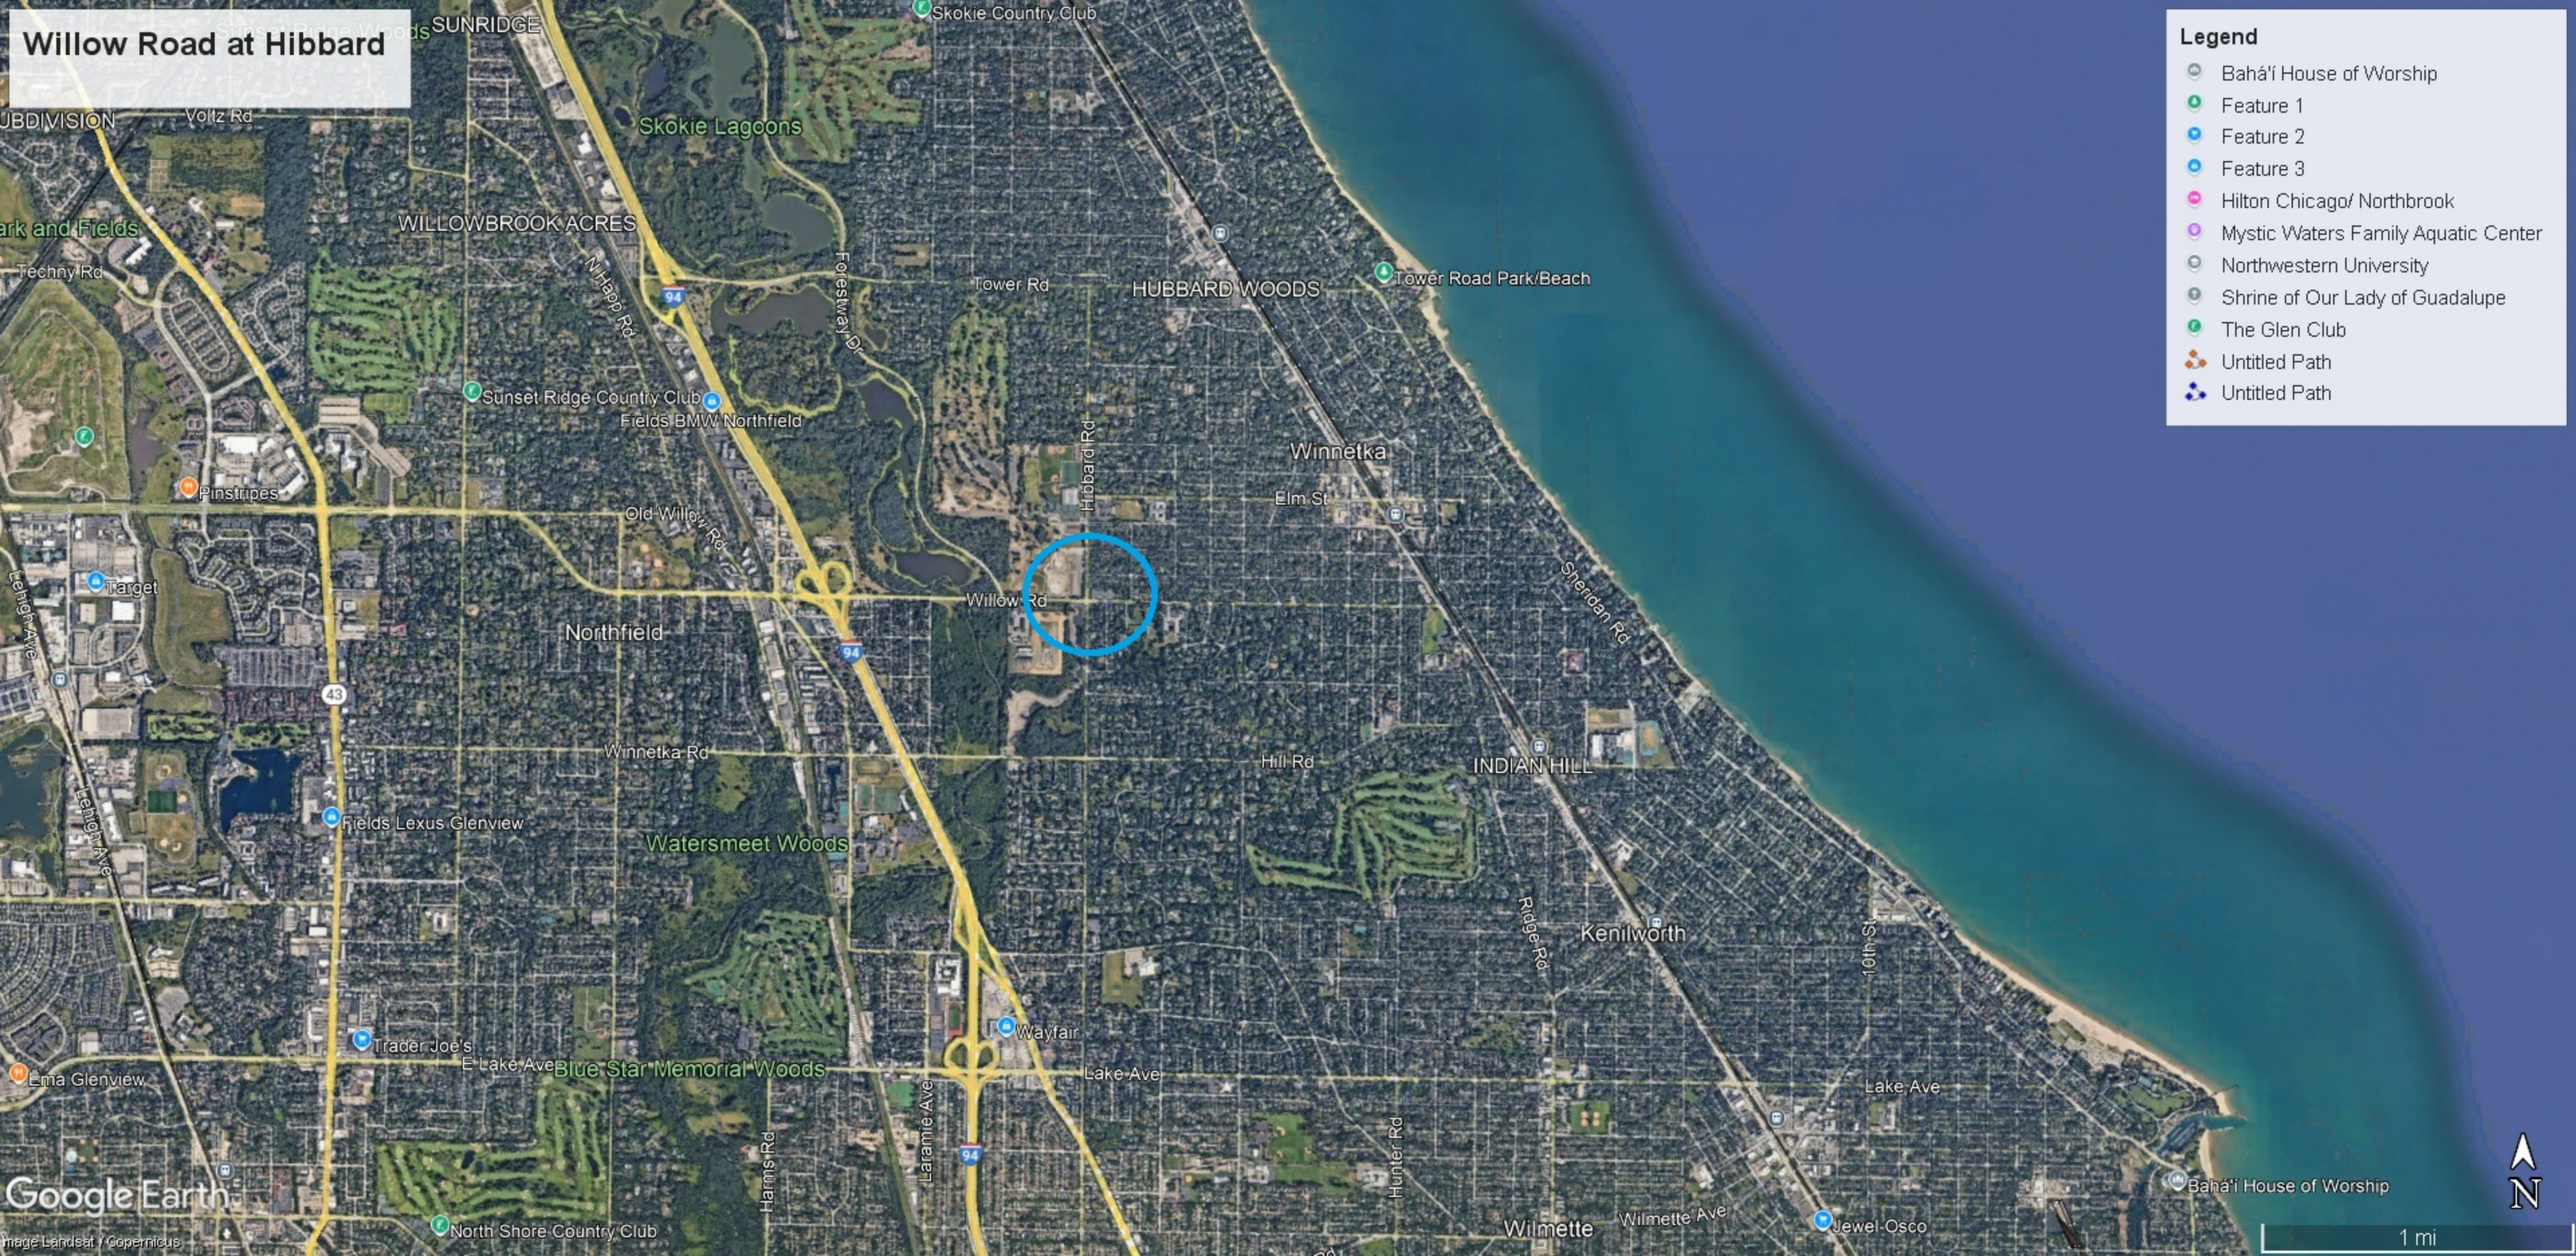

# Willow Road at Hibbard

### Legend

- Bahá'i House of Worship
- Feature 1
- Feature 2
- Feature 3
- Hilton Chicago/ Northbrook
- Mystic Waters Family Aquatic Center
- Northwestern University
- Shrine of Our Lady of Guadalupe
- The Glen Club
- Untitled Path
- Untitled Path

# Willow Road at Hibbard

Cherry St

Duke Childs Field

Athletic Field

Ash St

Berkeley Ave

Winnetka Presbyterian Church

Willow Rd