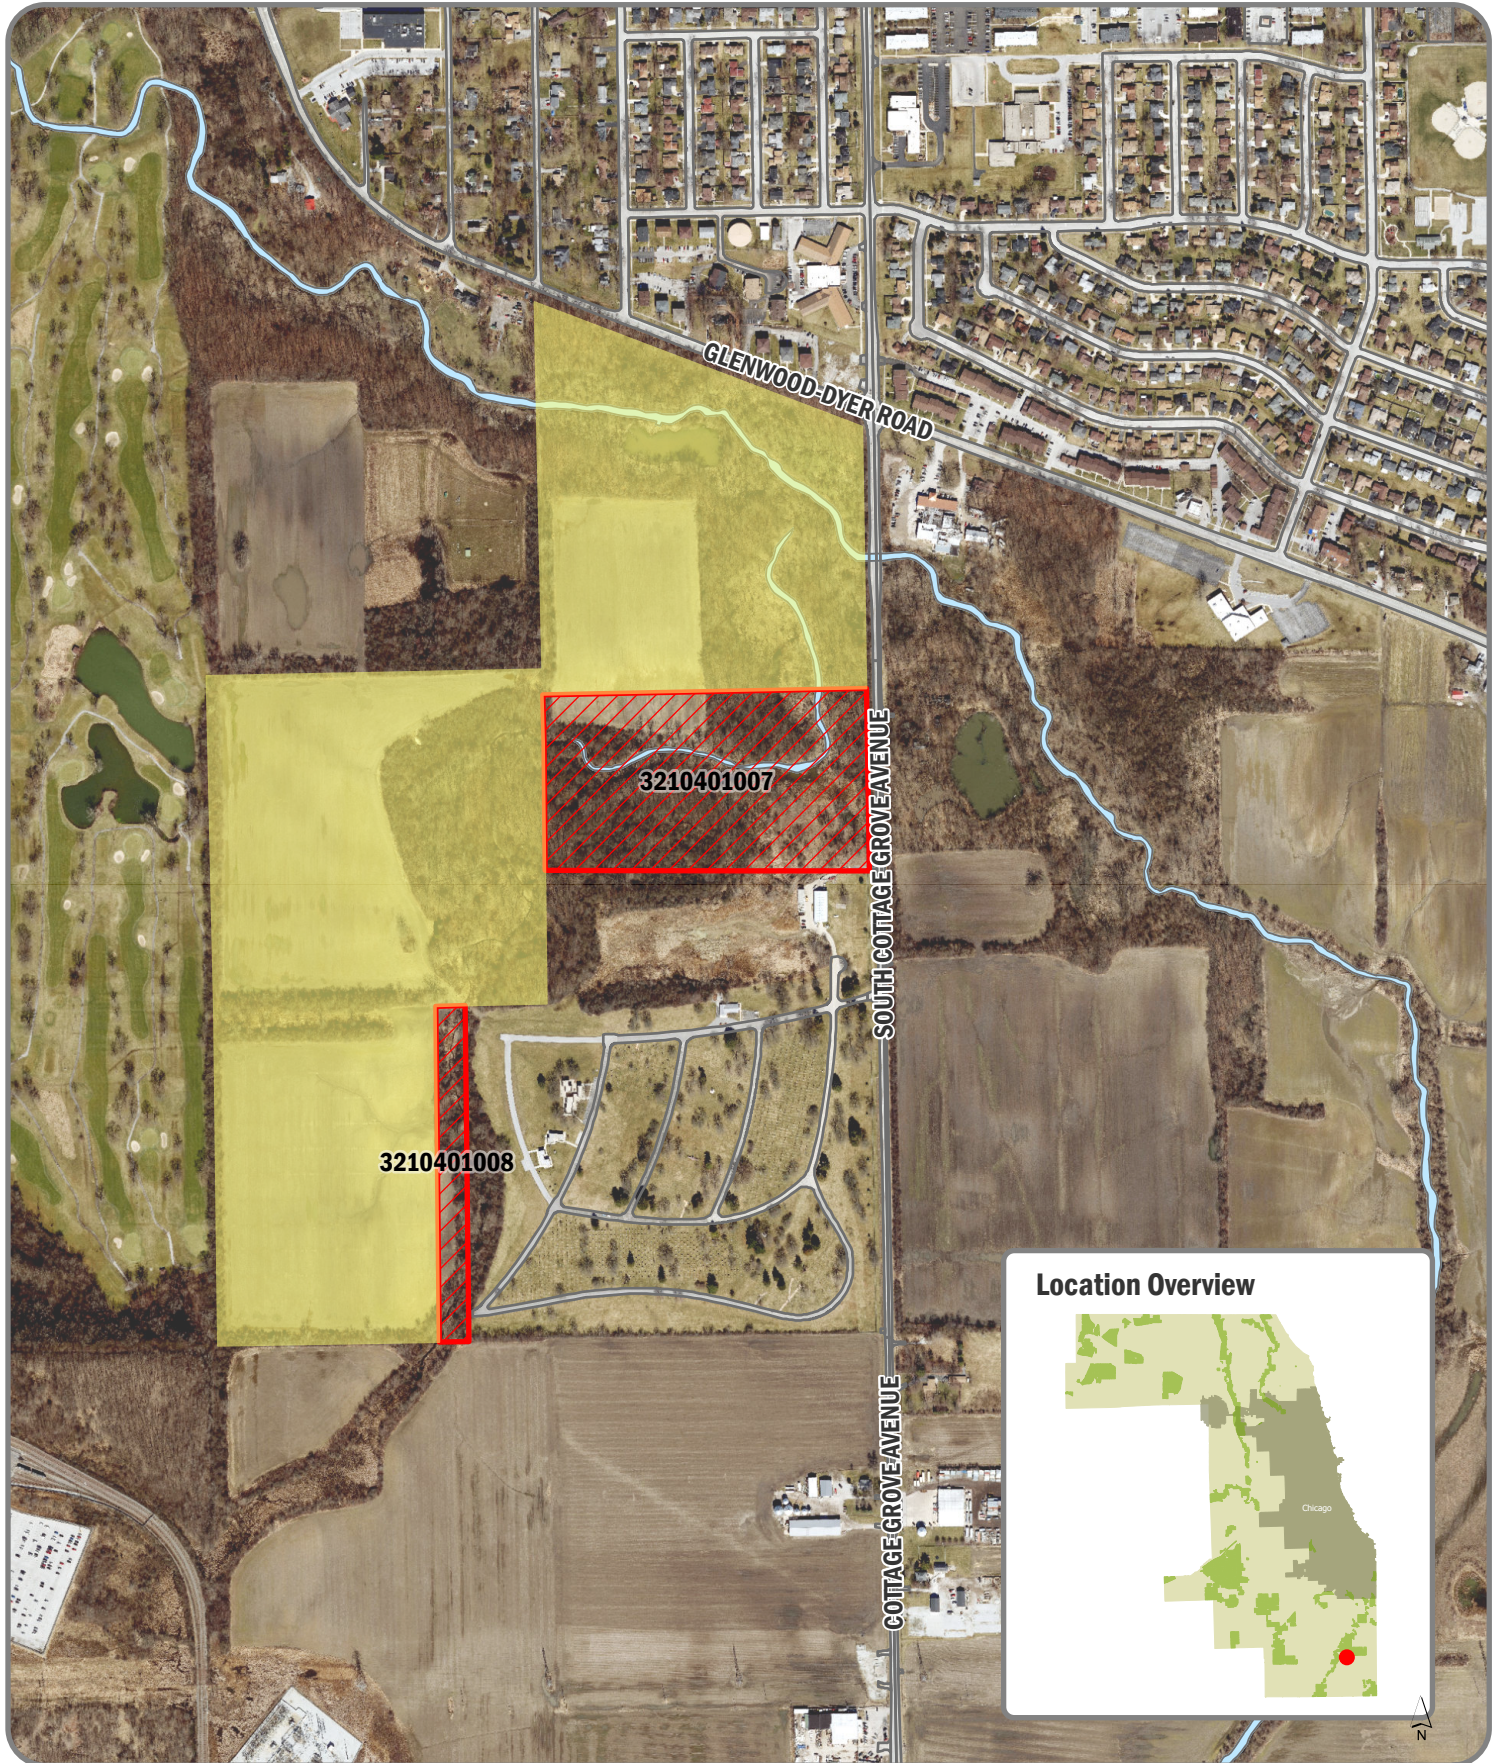

Archdiocese Parcels Addition

PIN# Part of 32-10-26-401-007-0000 & 32-10-26-401-008-0000
Approx. 25.569 Acres

-  Waterbody
-  Archdiocese Parcels
-  Archdiocese Addition