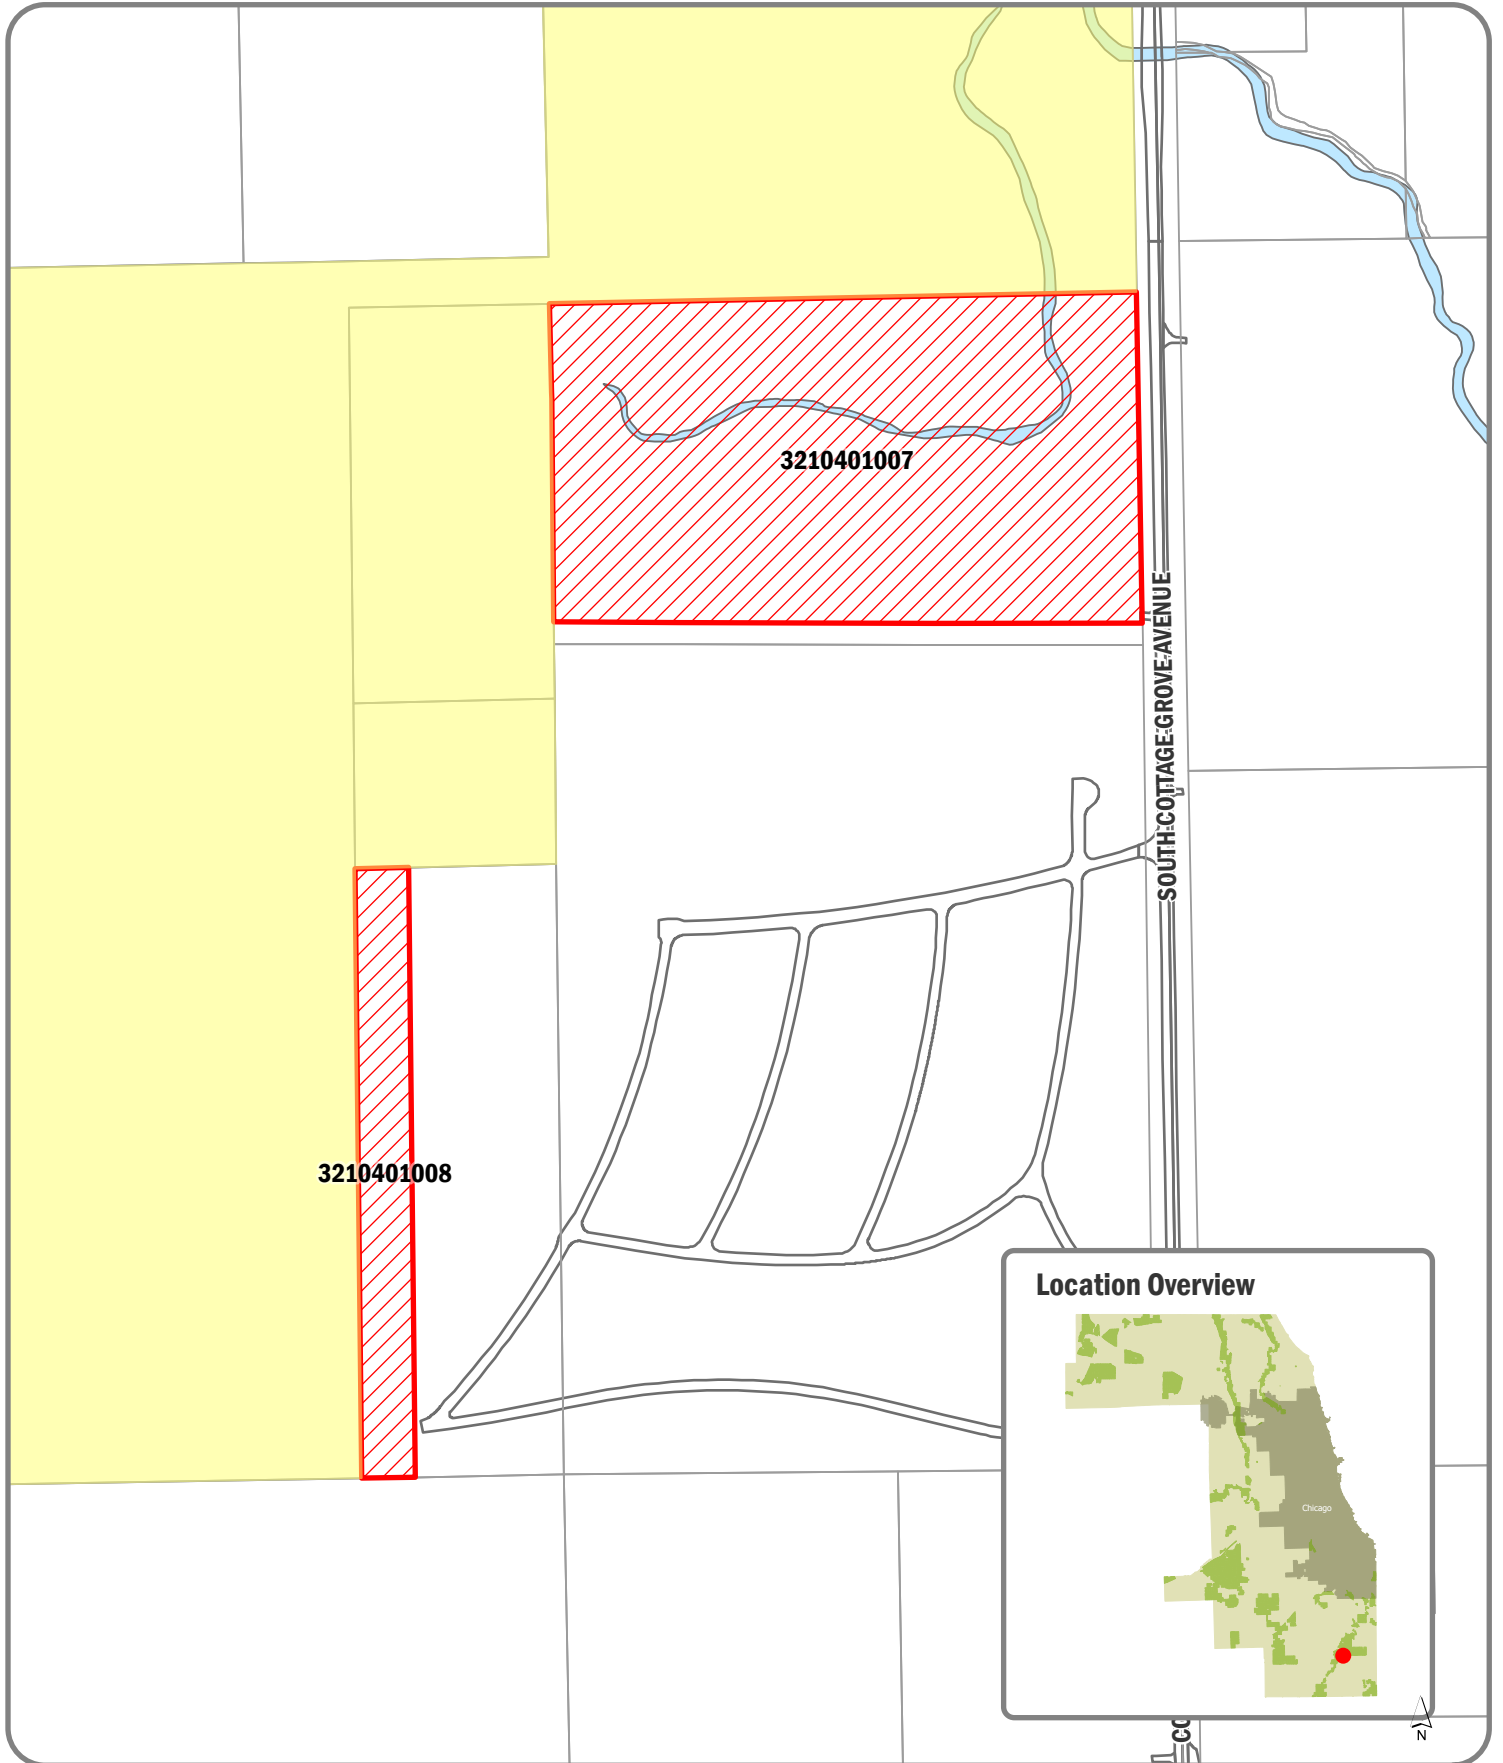

Acquisition Plat: Archdiocese Parcels Addition

PIN# Part of 32-10-26-401-007-0000 & 32-10-26-401-008-0000

Approx. 25.569 Acres

- Parcel Boundary
- Waterbody
- Archdiocese Addition
- Archdiocese Parcels