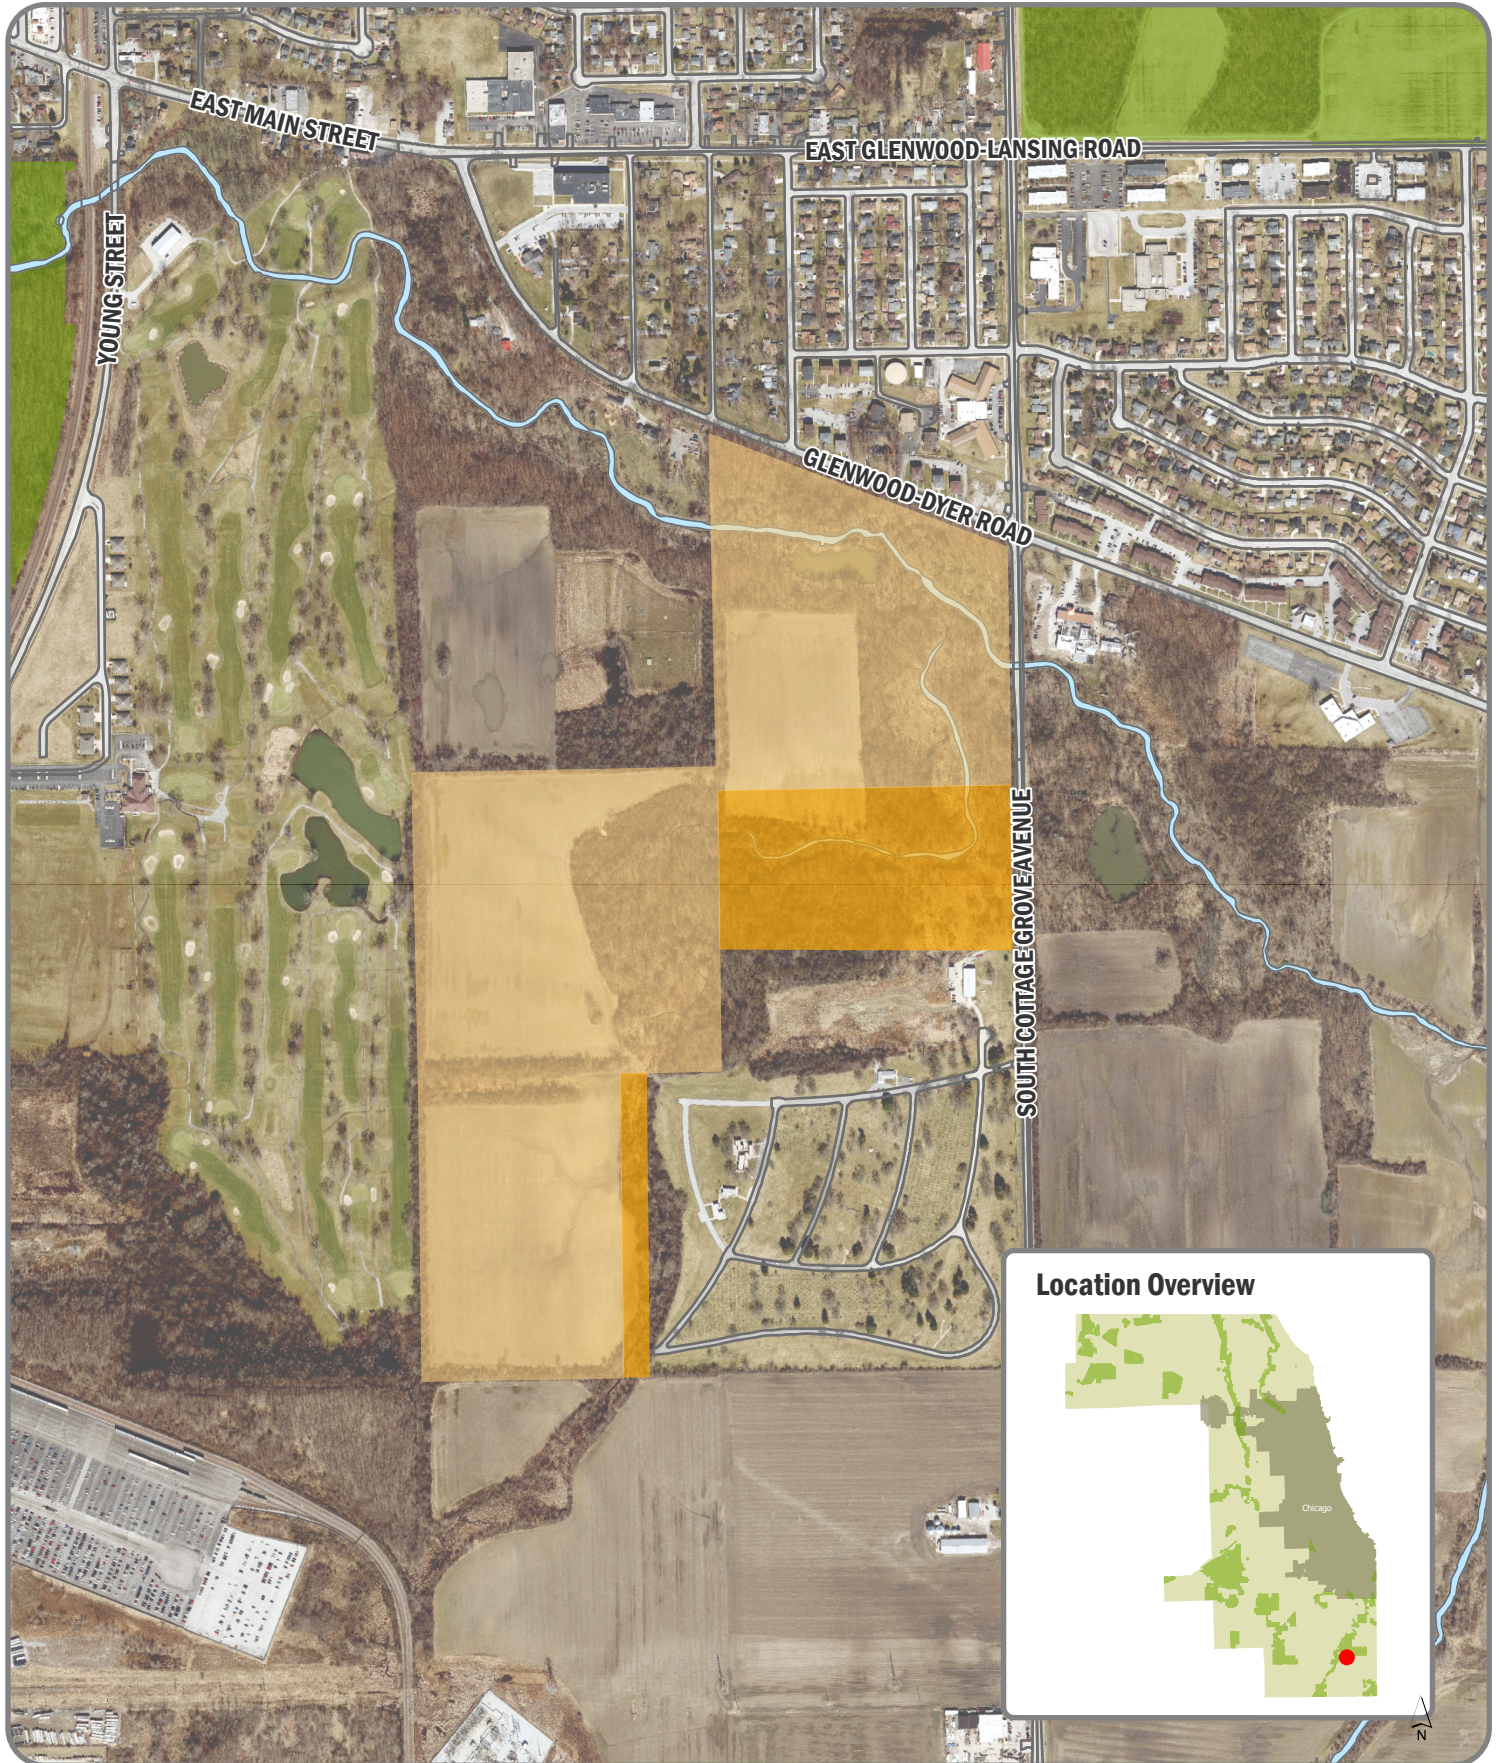

Archdiocese Parcels & Addition

Approximately 129.689 Acres

- FPCC Property
- Archdiocese Addition (Approx. 25.569 Acres)
- Archdiocese Parcels (Approx. 104.12 Acres)
- Waterbody