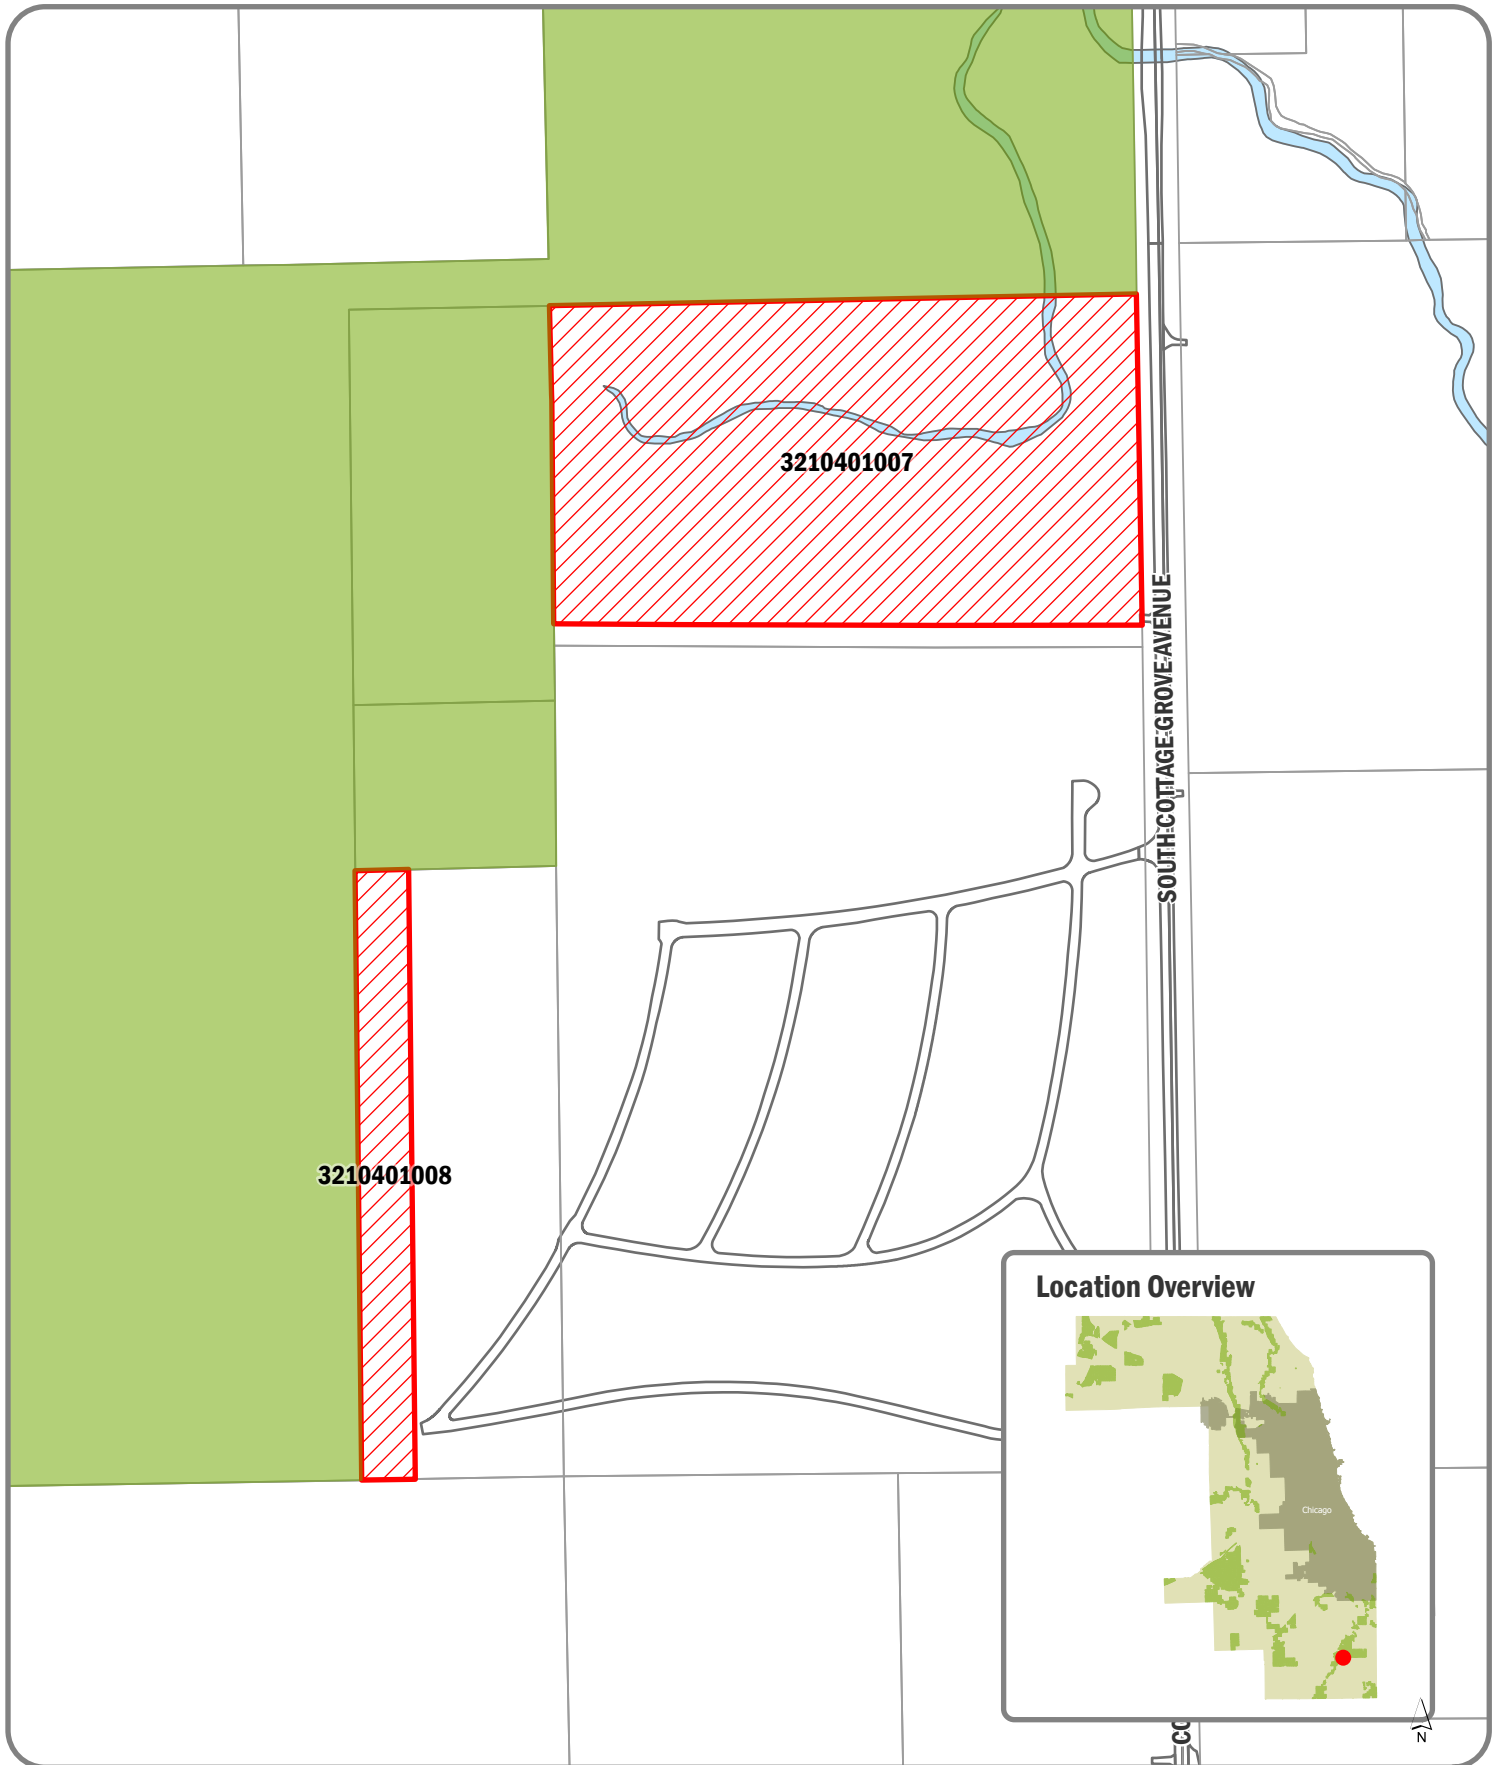

# Acquisition Plat: Archdiocese Parcels Addition

PIN# Part of 32-10-401-007-0000 & 32-10-401-008-0000

Approx. 25.569 Acres

- FPDC Property
- Waterbody
- Parcel Boundary
- Archdiocese Addition