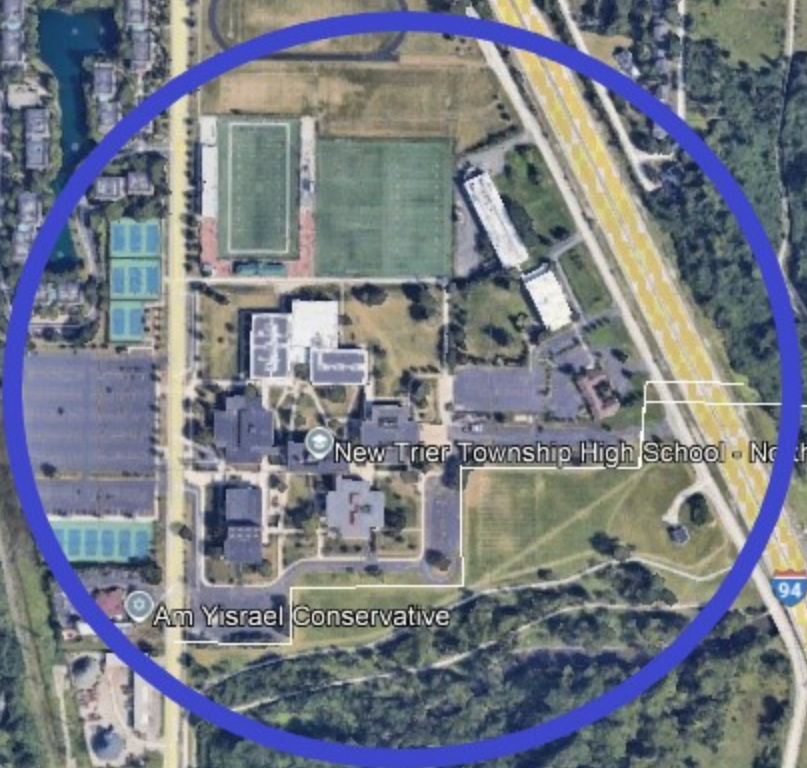

New Trier

Legend

- Am Yisrael Conservative
- Feature 1
- Feature 2
- Feature 3
- Glenview Tennis Club
- Untitled Path
- Untitled Path
- Winnetka Covenant Church, New Vision?
- Winnetka Road Bridge

Watersmeet Woods

Google Earth
Image NOAA

2000 ft