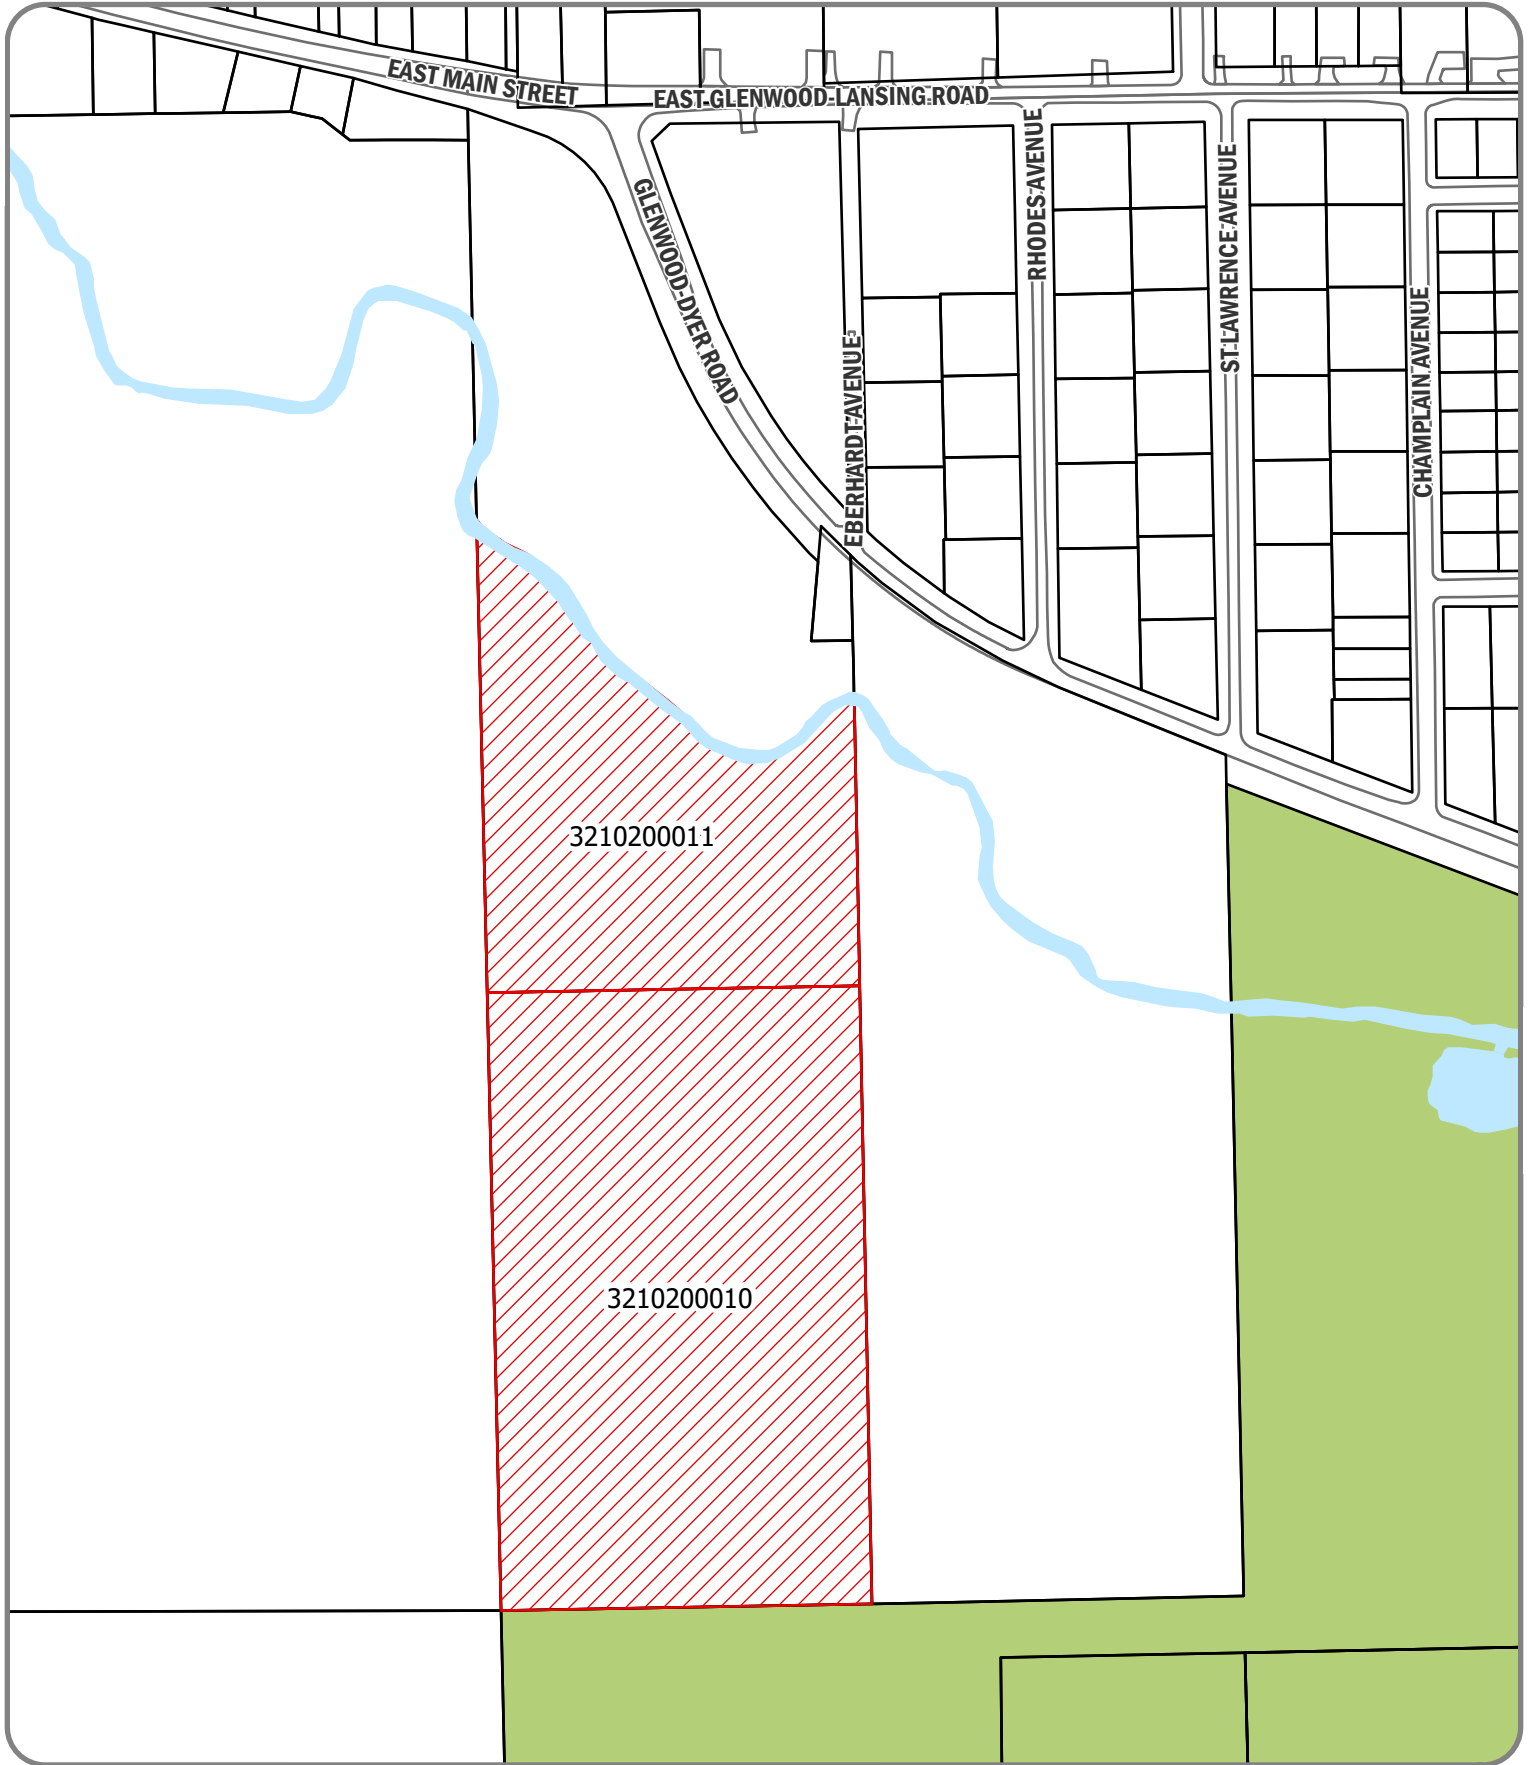

290 & Part of 220 E Glenwood Dyer Road

PIN# 32-10-200-011-0000 south of Deer Creek, 32-10-200-010-0000

Control # 32143, approximately 25.5 acres

- FPCC Property
- Proposed Acquisition
- Parcel Boundary
- Deer Creek