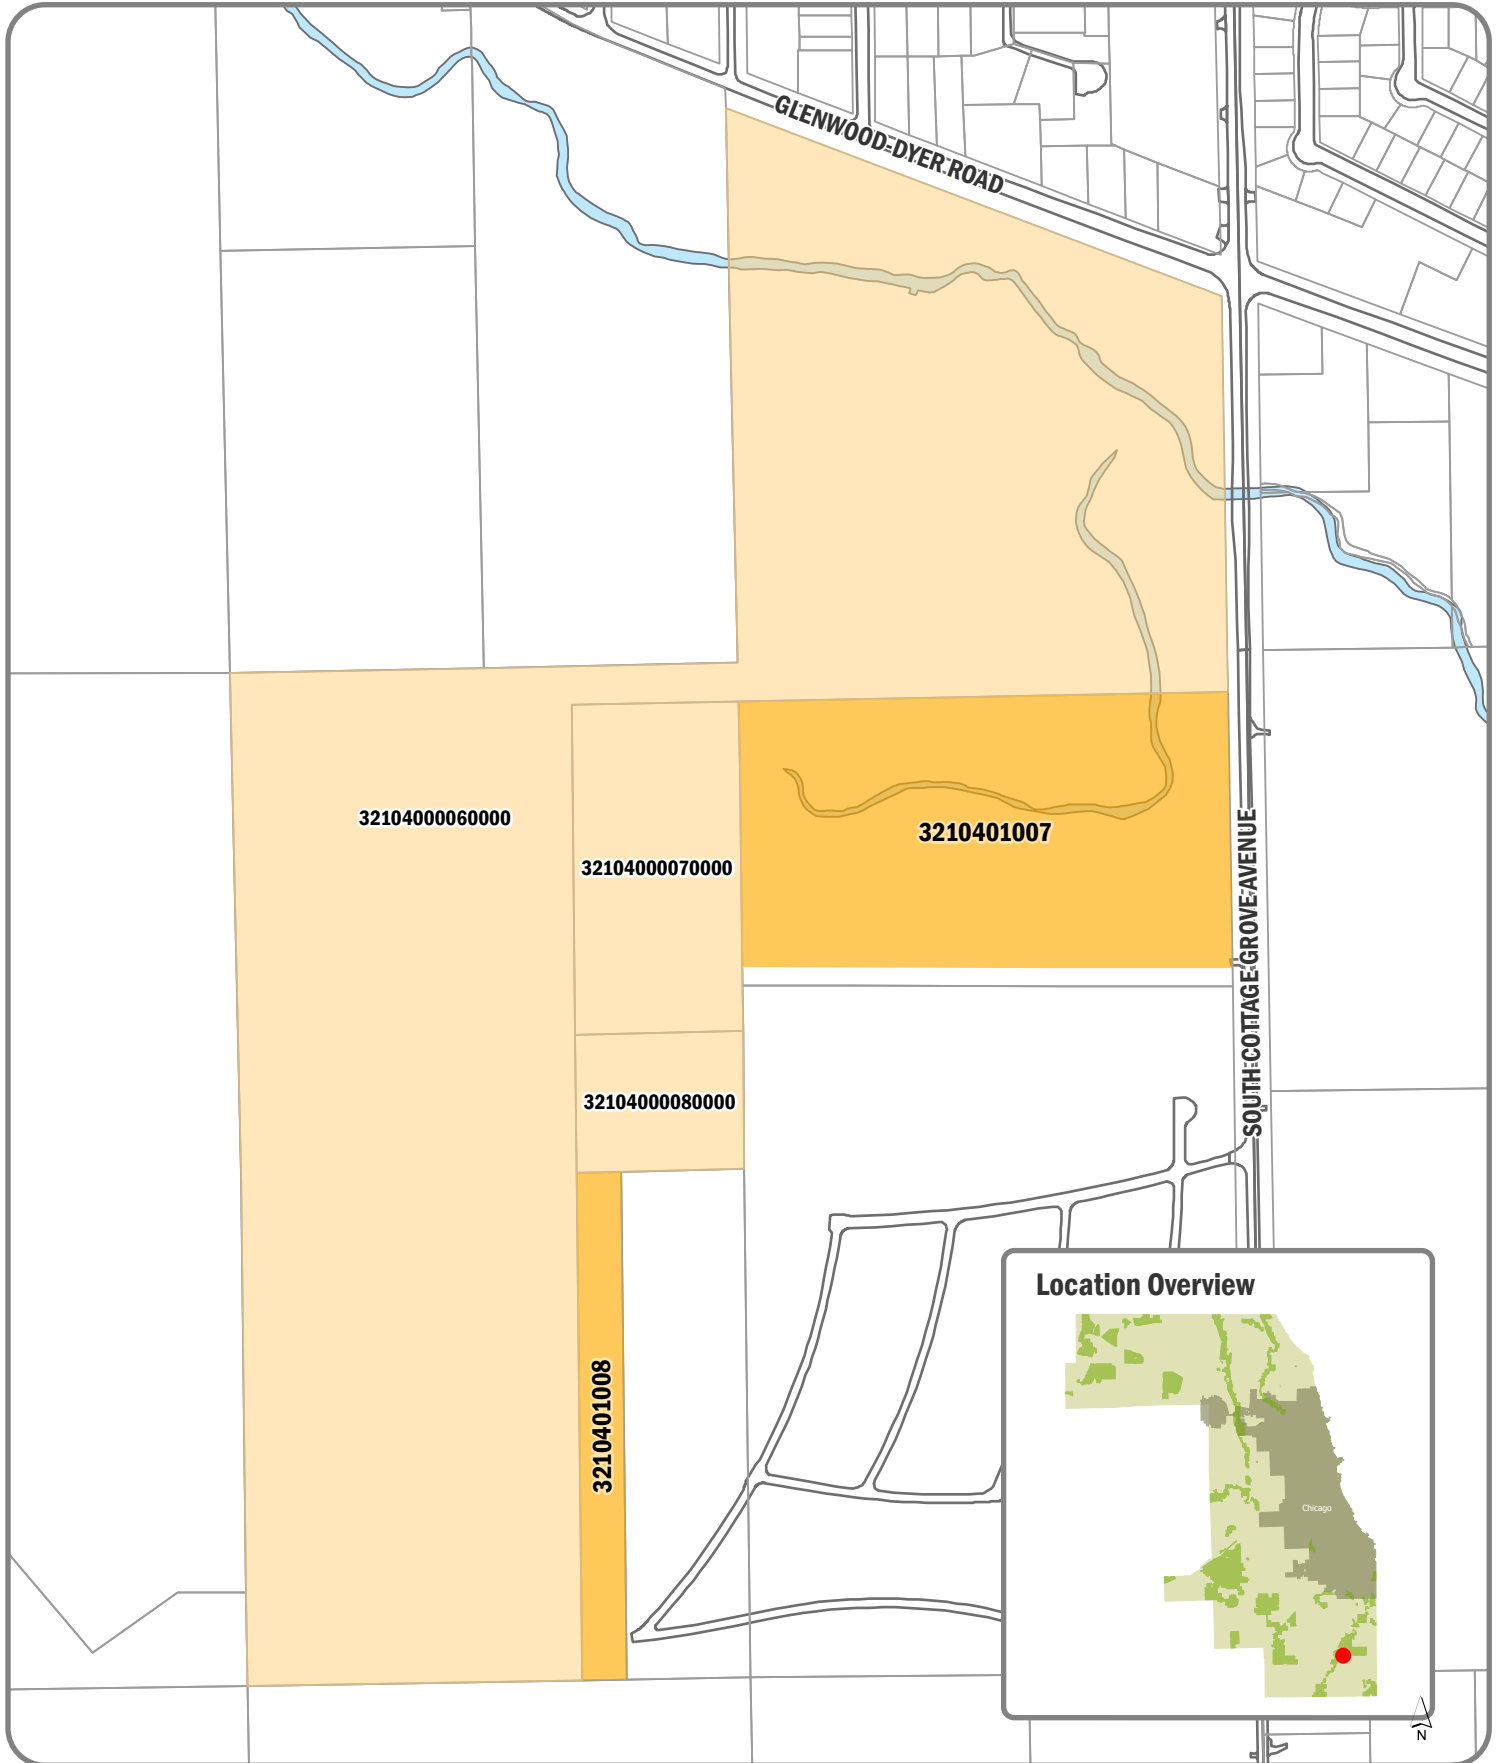

Acquisition Plat: Archdiocese Parcels & Addition

Approximately 129.689 Acres

-  Parcel Boundary
-  Archdiocese Parcels (Approx. 104.12 Acres)
-  Waterbody
-  Archdiocese Addition (Approx. 25.569 Acres)