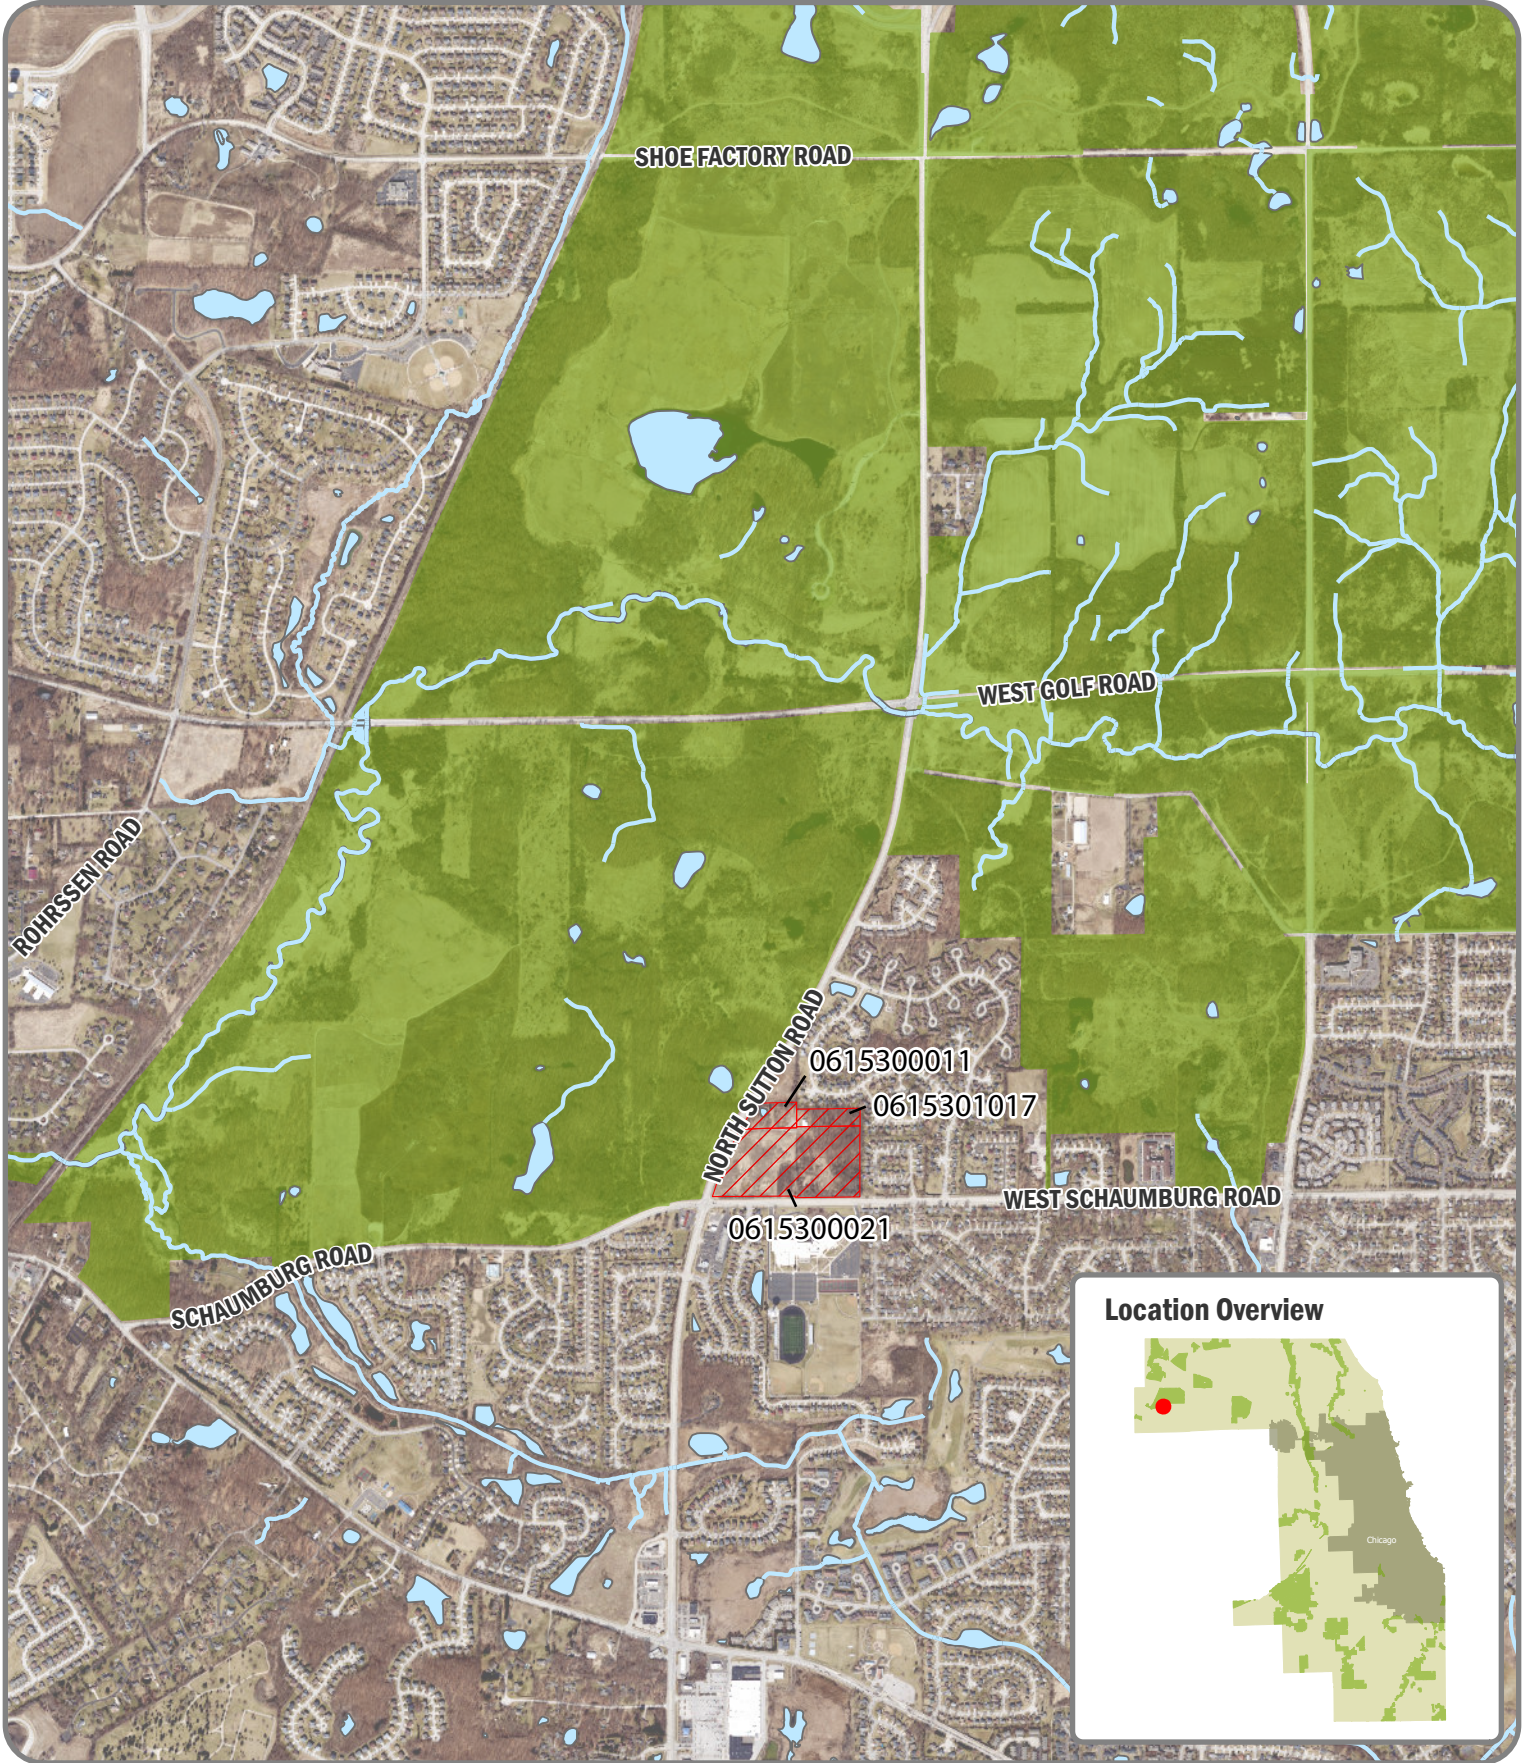

59 W Schaumburg Rd, Streamwood, IL & 253 Sutton Rd, Unincorporated Hanover Township
PIN# 06-15-300-011-0000, 06-15-300-021-0000, and 06-15-301-017-0000
Control # 6192, approximately 27.98 acres

 FPCC Property  Proposed Acquisition