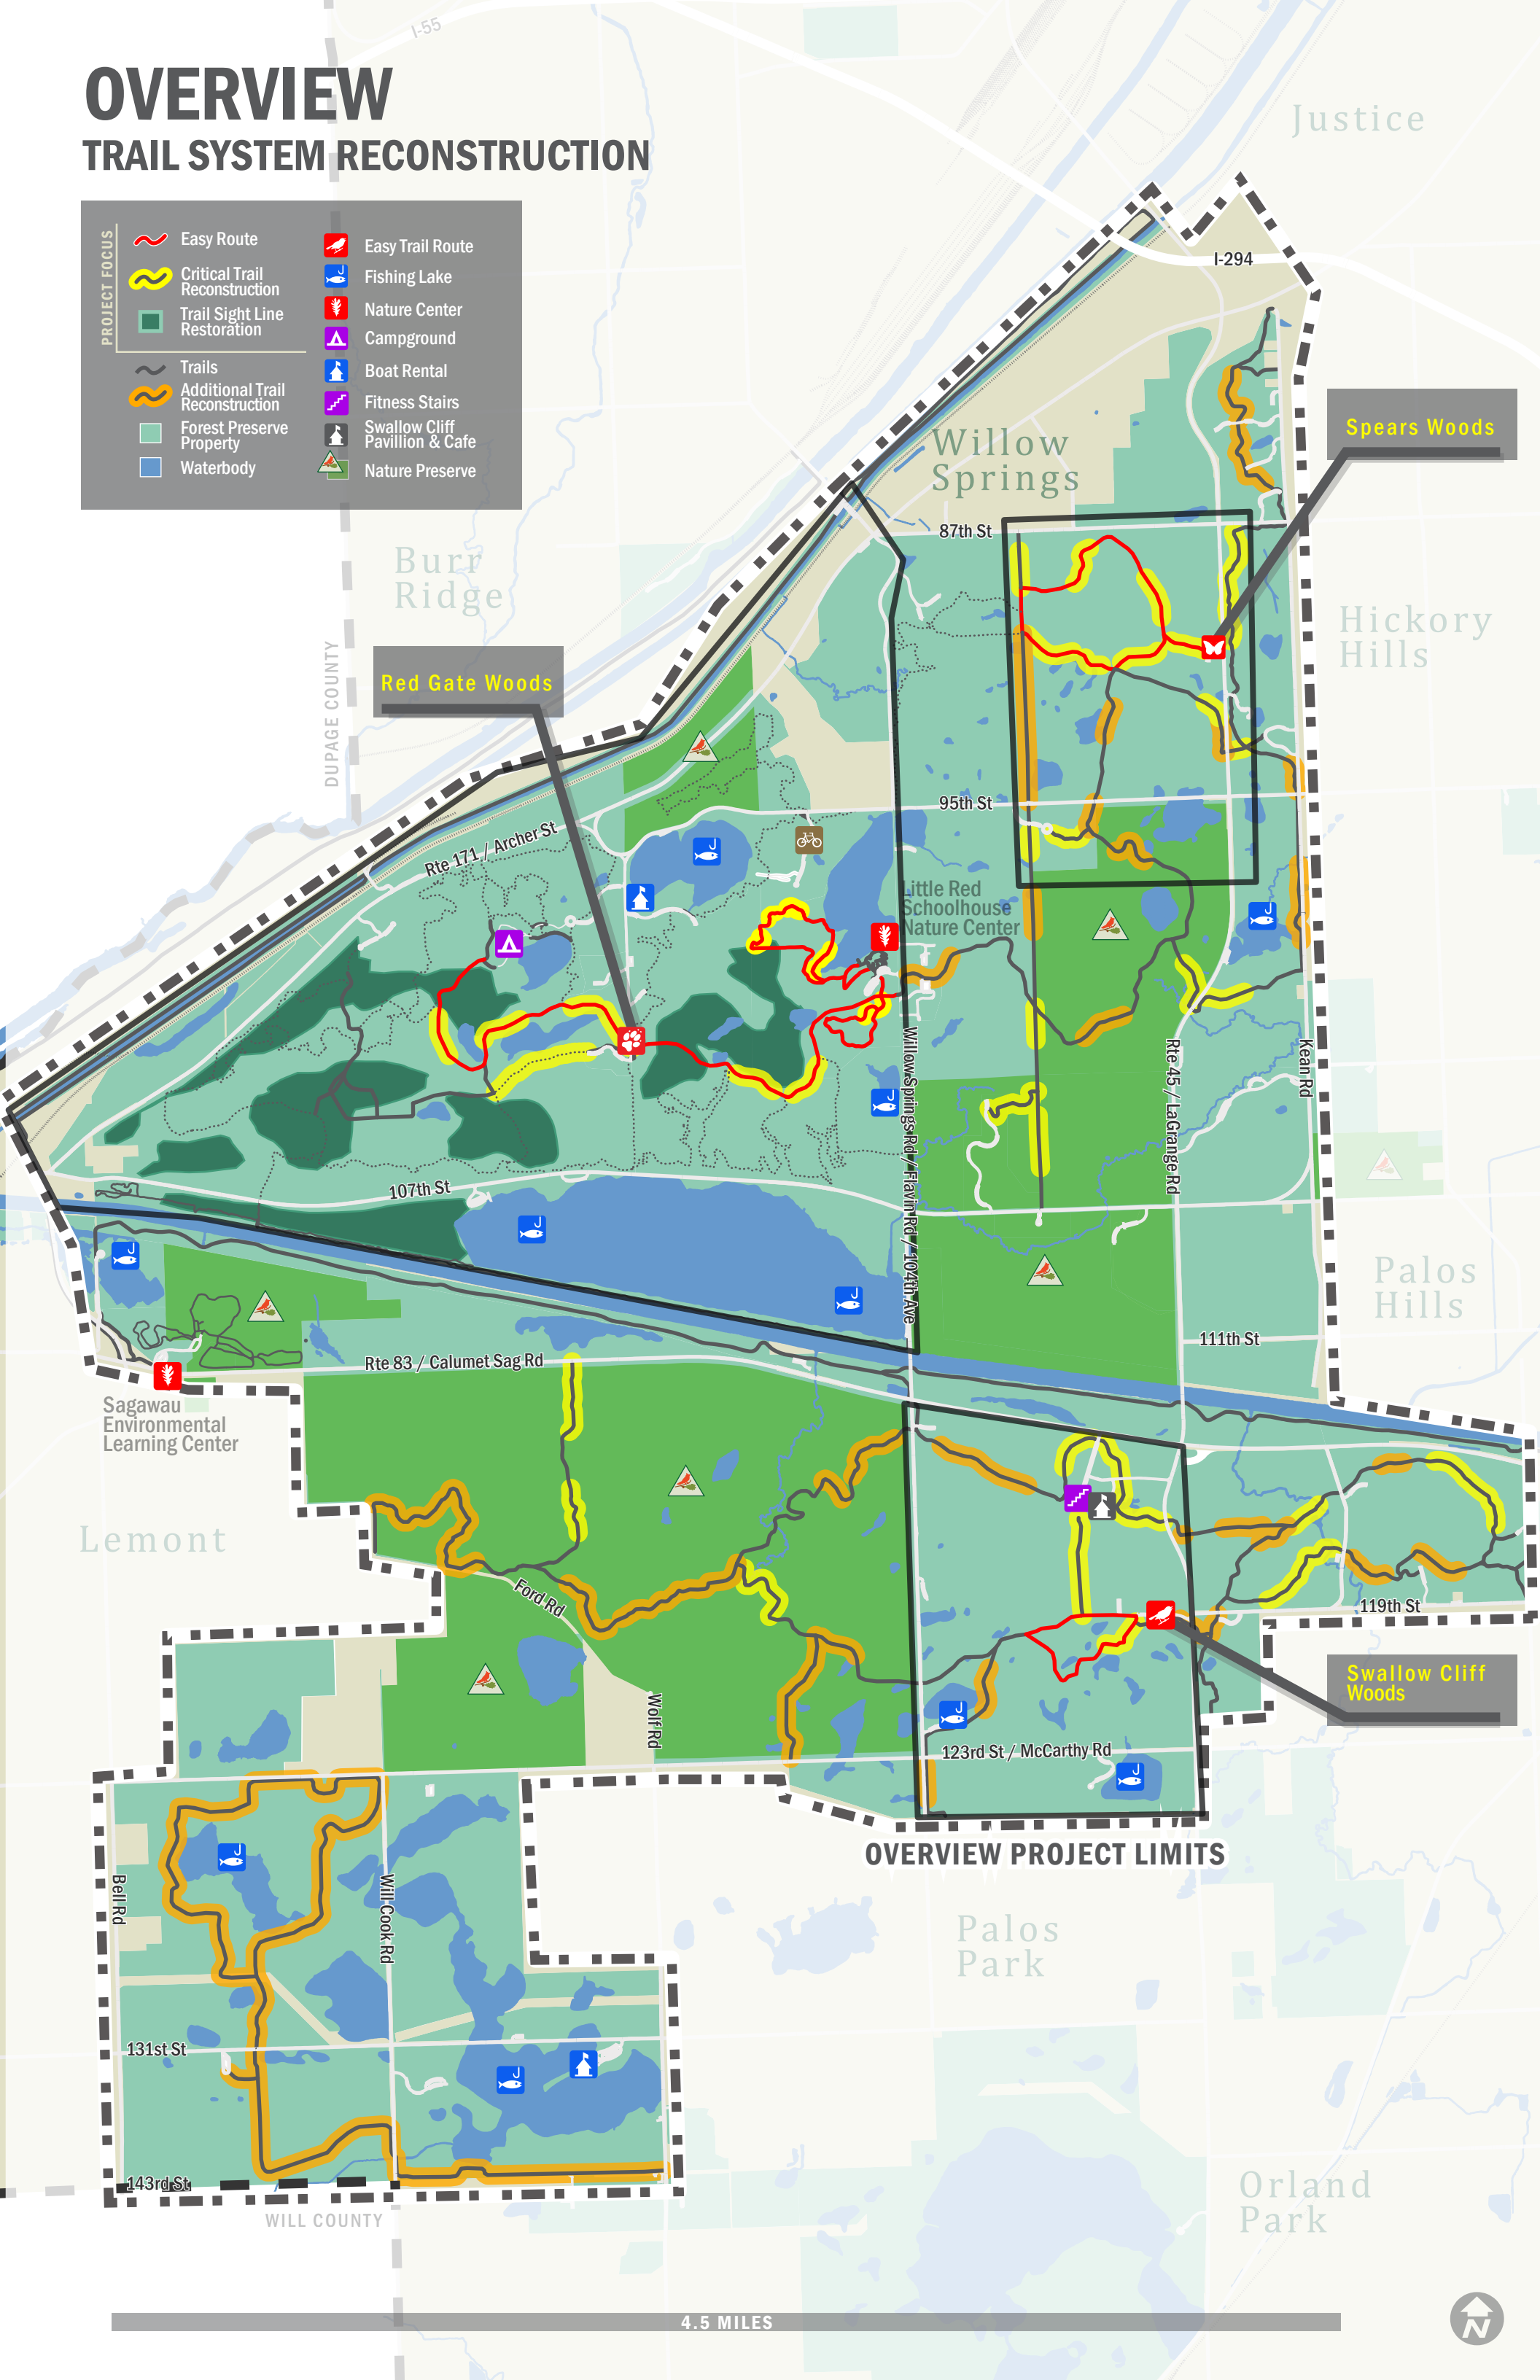

# OVERVIEW

## TRAIL SYSTEM RECONSTRUCTION

**PROJECT FOCUS**

- Easy Route
- Critical Trail Reconstruction
- Trail Sight Line Restoration
- Trails
- Additional Trail Reconstruction
- Forest Preserve Property
- Waterbody
- Easy Trail Route
- Fishing Lake
- Nature Center
- Campground
- Boat Rental
- Fitness Stairs
- Swallow Cliff Pavilion & Cafe
- Nature Preserve

4.5 MILES