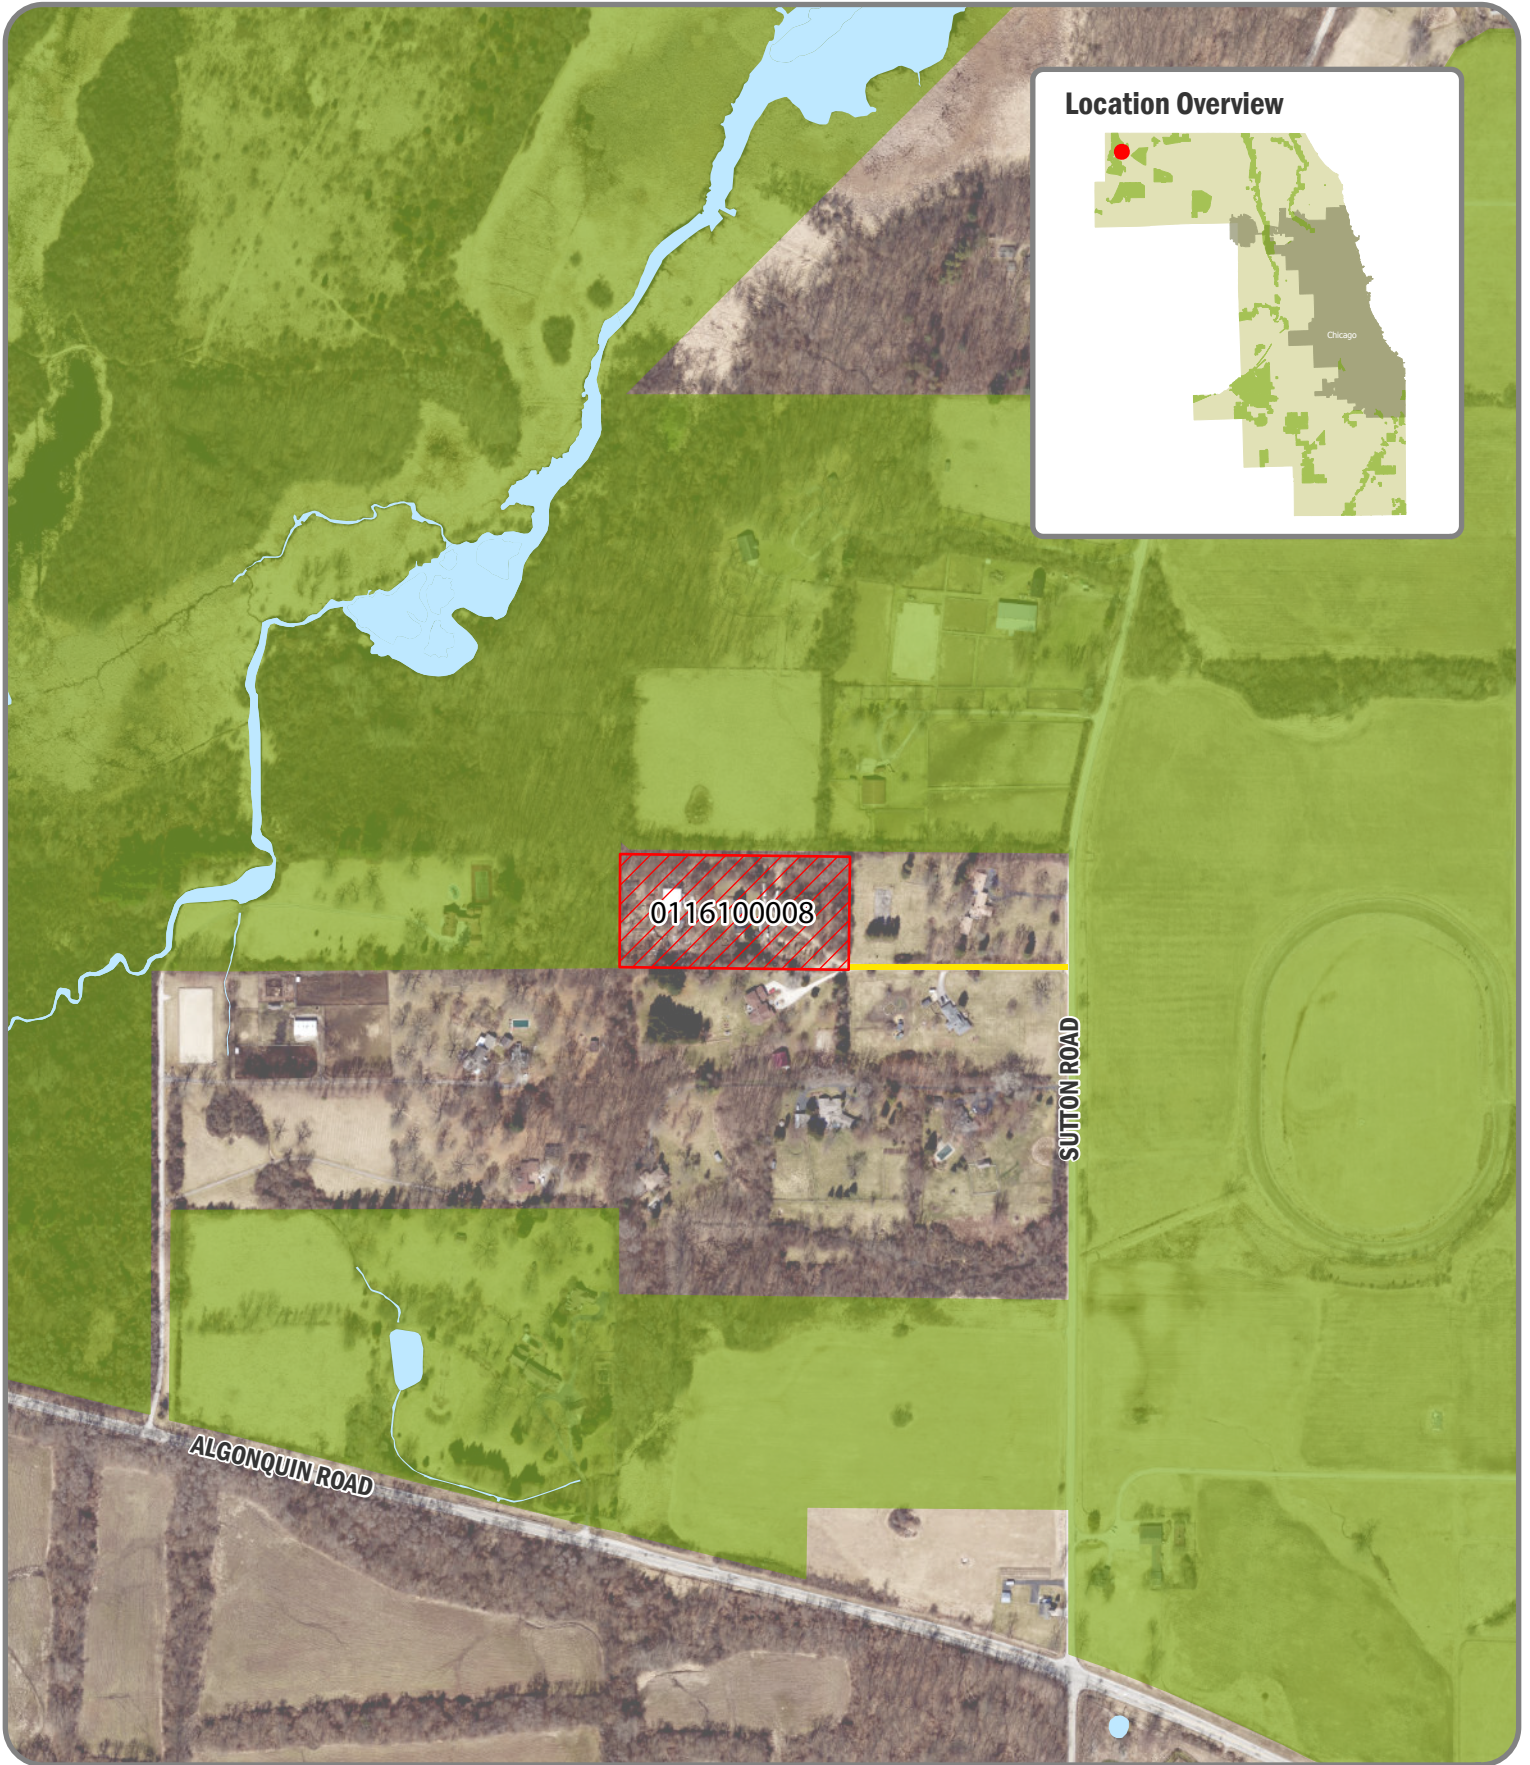

324 Sutton Rd #A, Life Estate, Barrington Hills

PIN# 01-16-100-008-0000

Control # 1144, approximately 5.04 acres

 FPC Property  Proposed Acquisition
 Access Easement