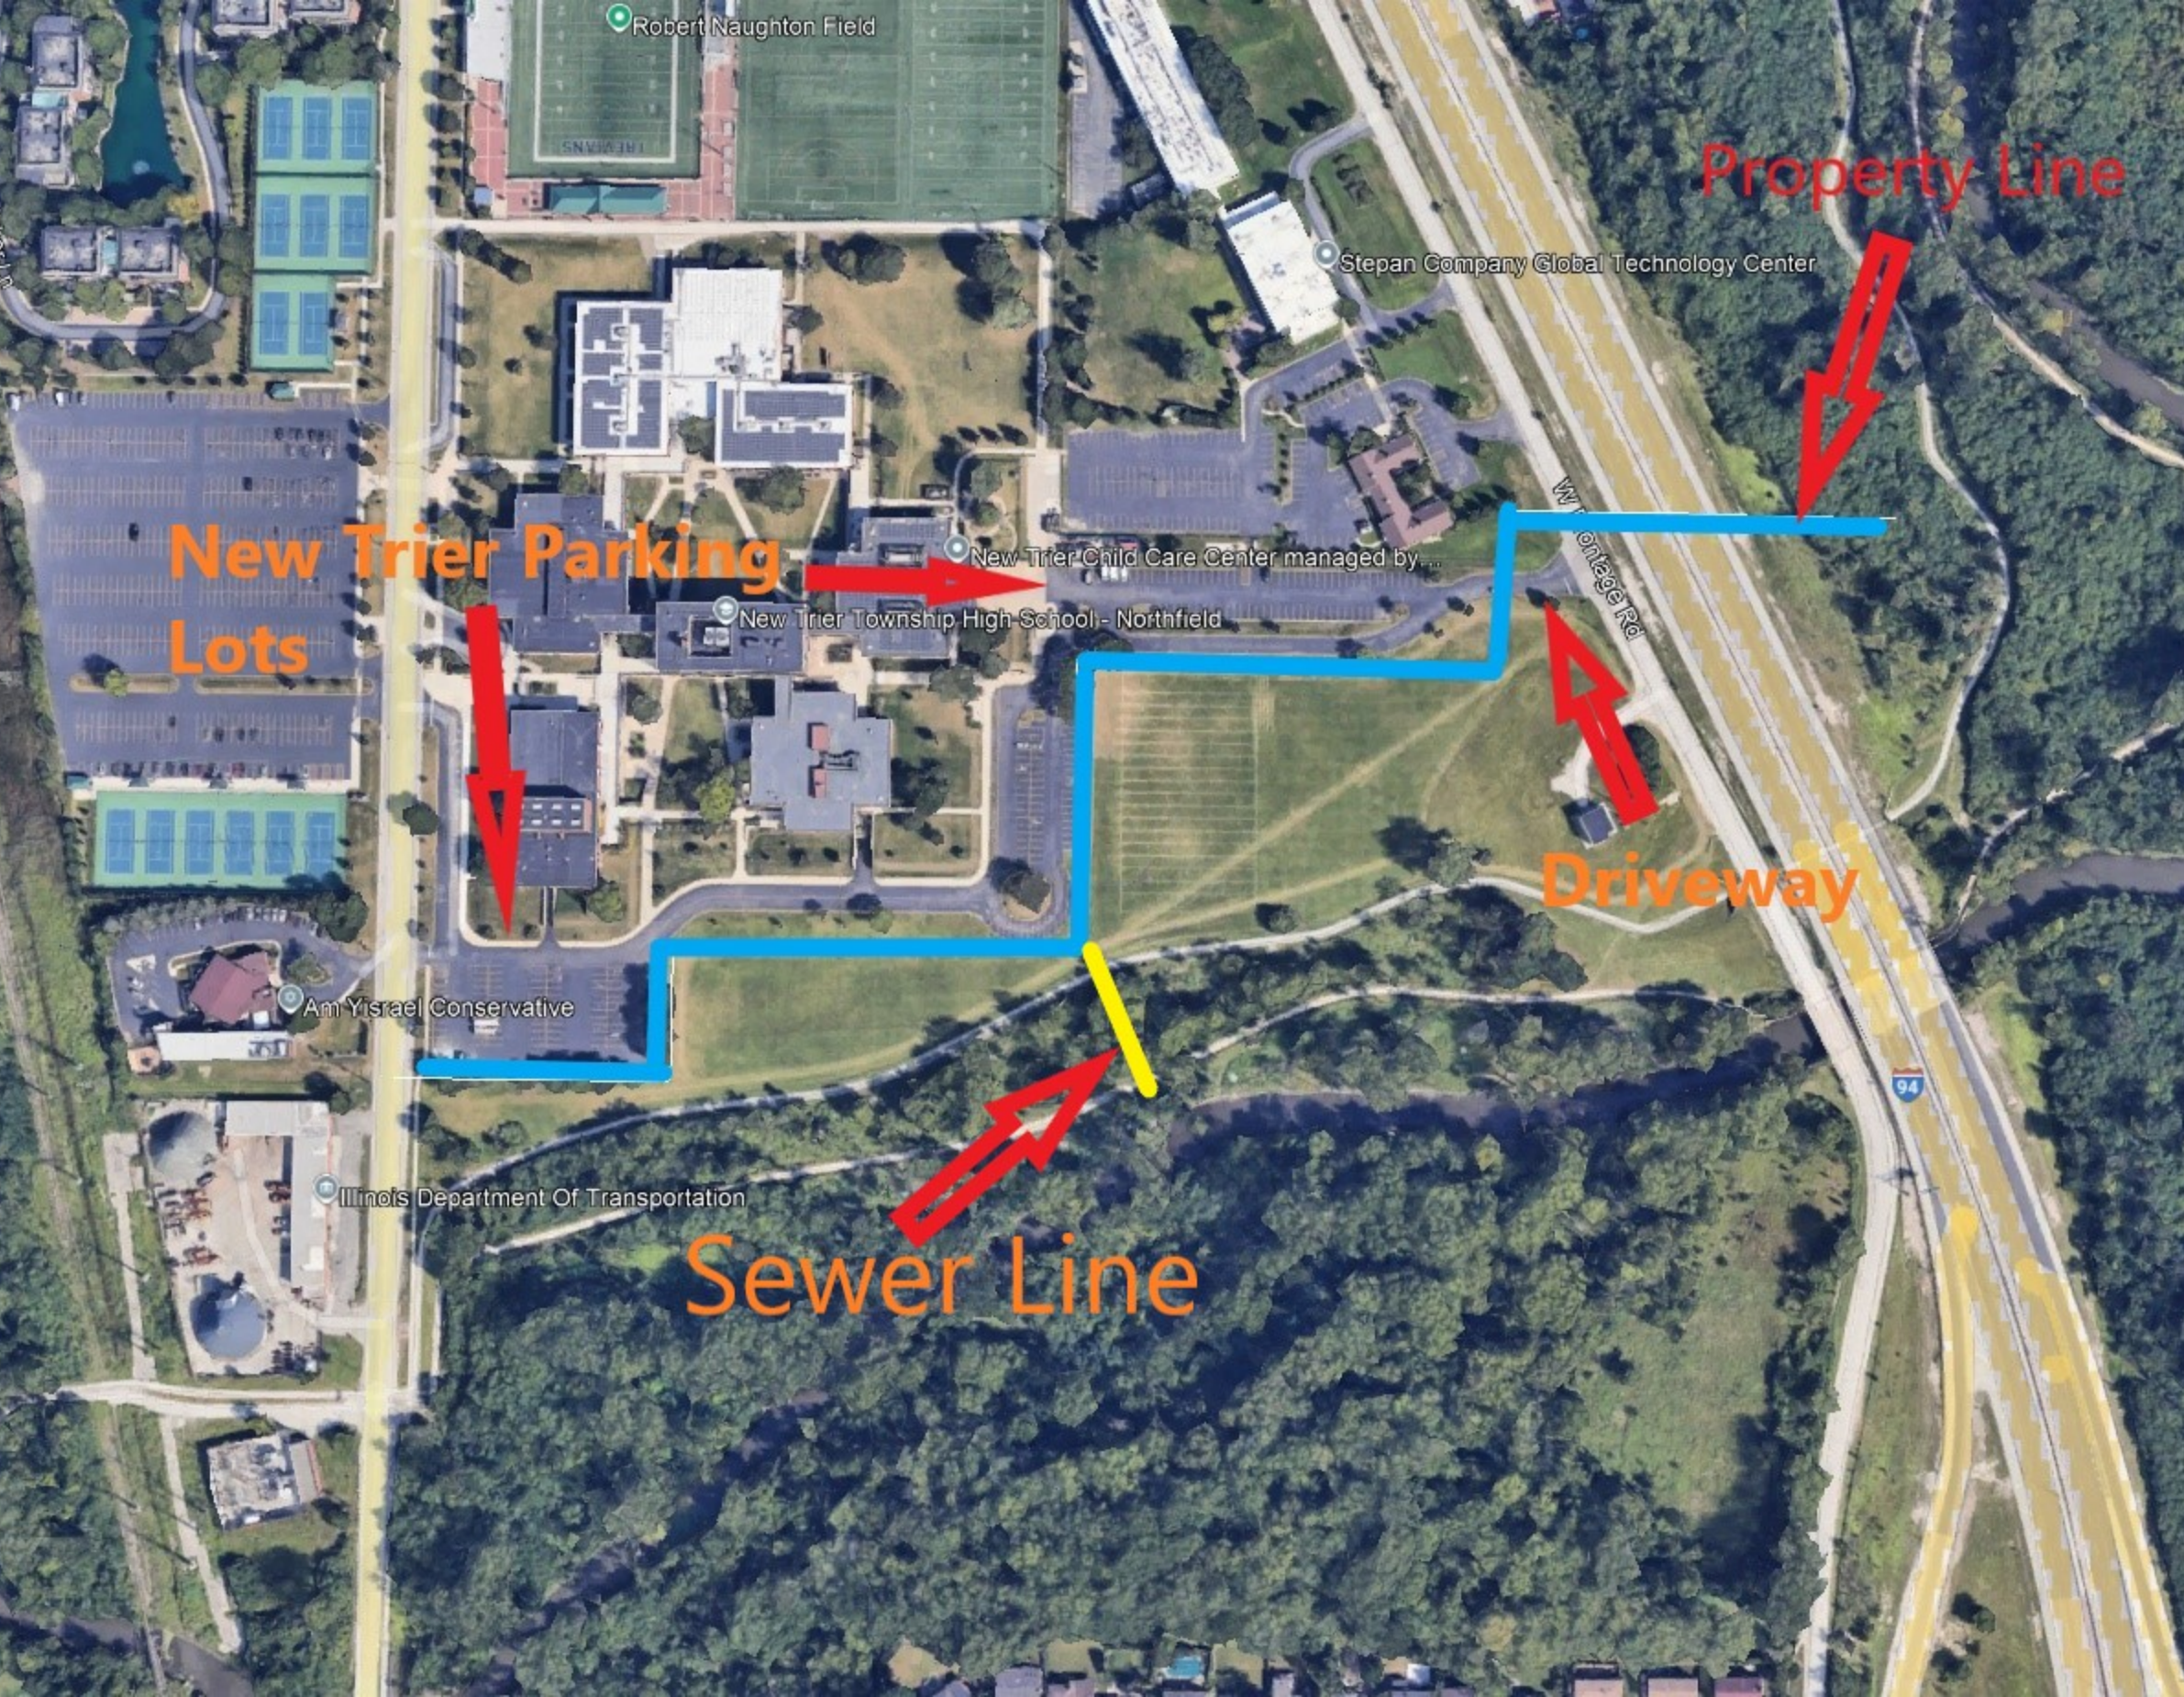

# New Trier

### Legend

- Am Yisrael Conservative
- Feature 1
- Feature 2
- Feature 3
- Glenview Tennis Club
- Untitled Path
- Untitled Path
- Winnetka Covenant Church, New Vision?
- Winnetka Road Bridge

Robert Naughton Field

Stepan Company Global Technology Center

New Trier Child Care Center managed by ...

New Trier Township High School - Northfield

Am Yisrael Conservative

Illinois Department Of Transportation

94

WAV Talent

Meadowview Rd

Meadowview Rd