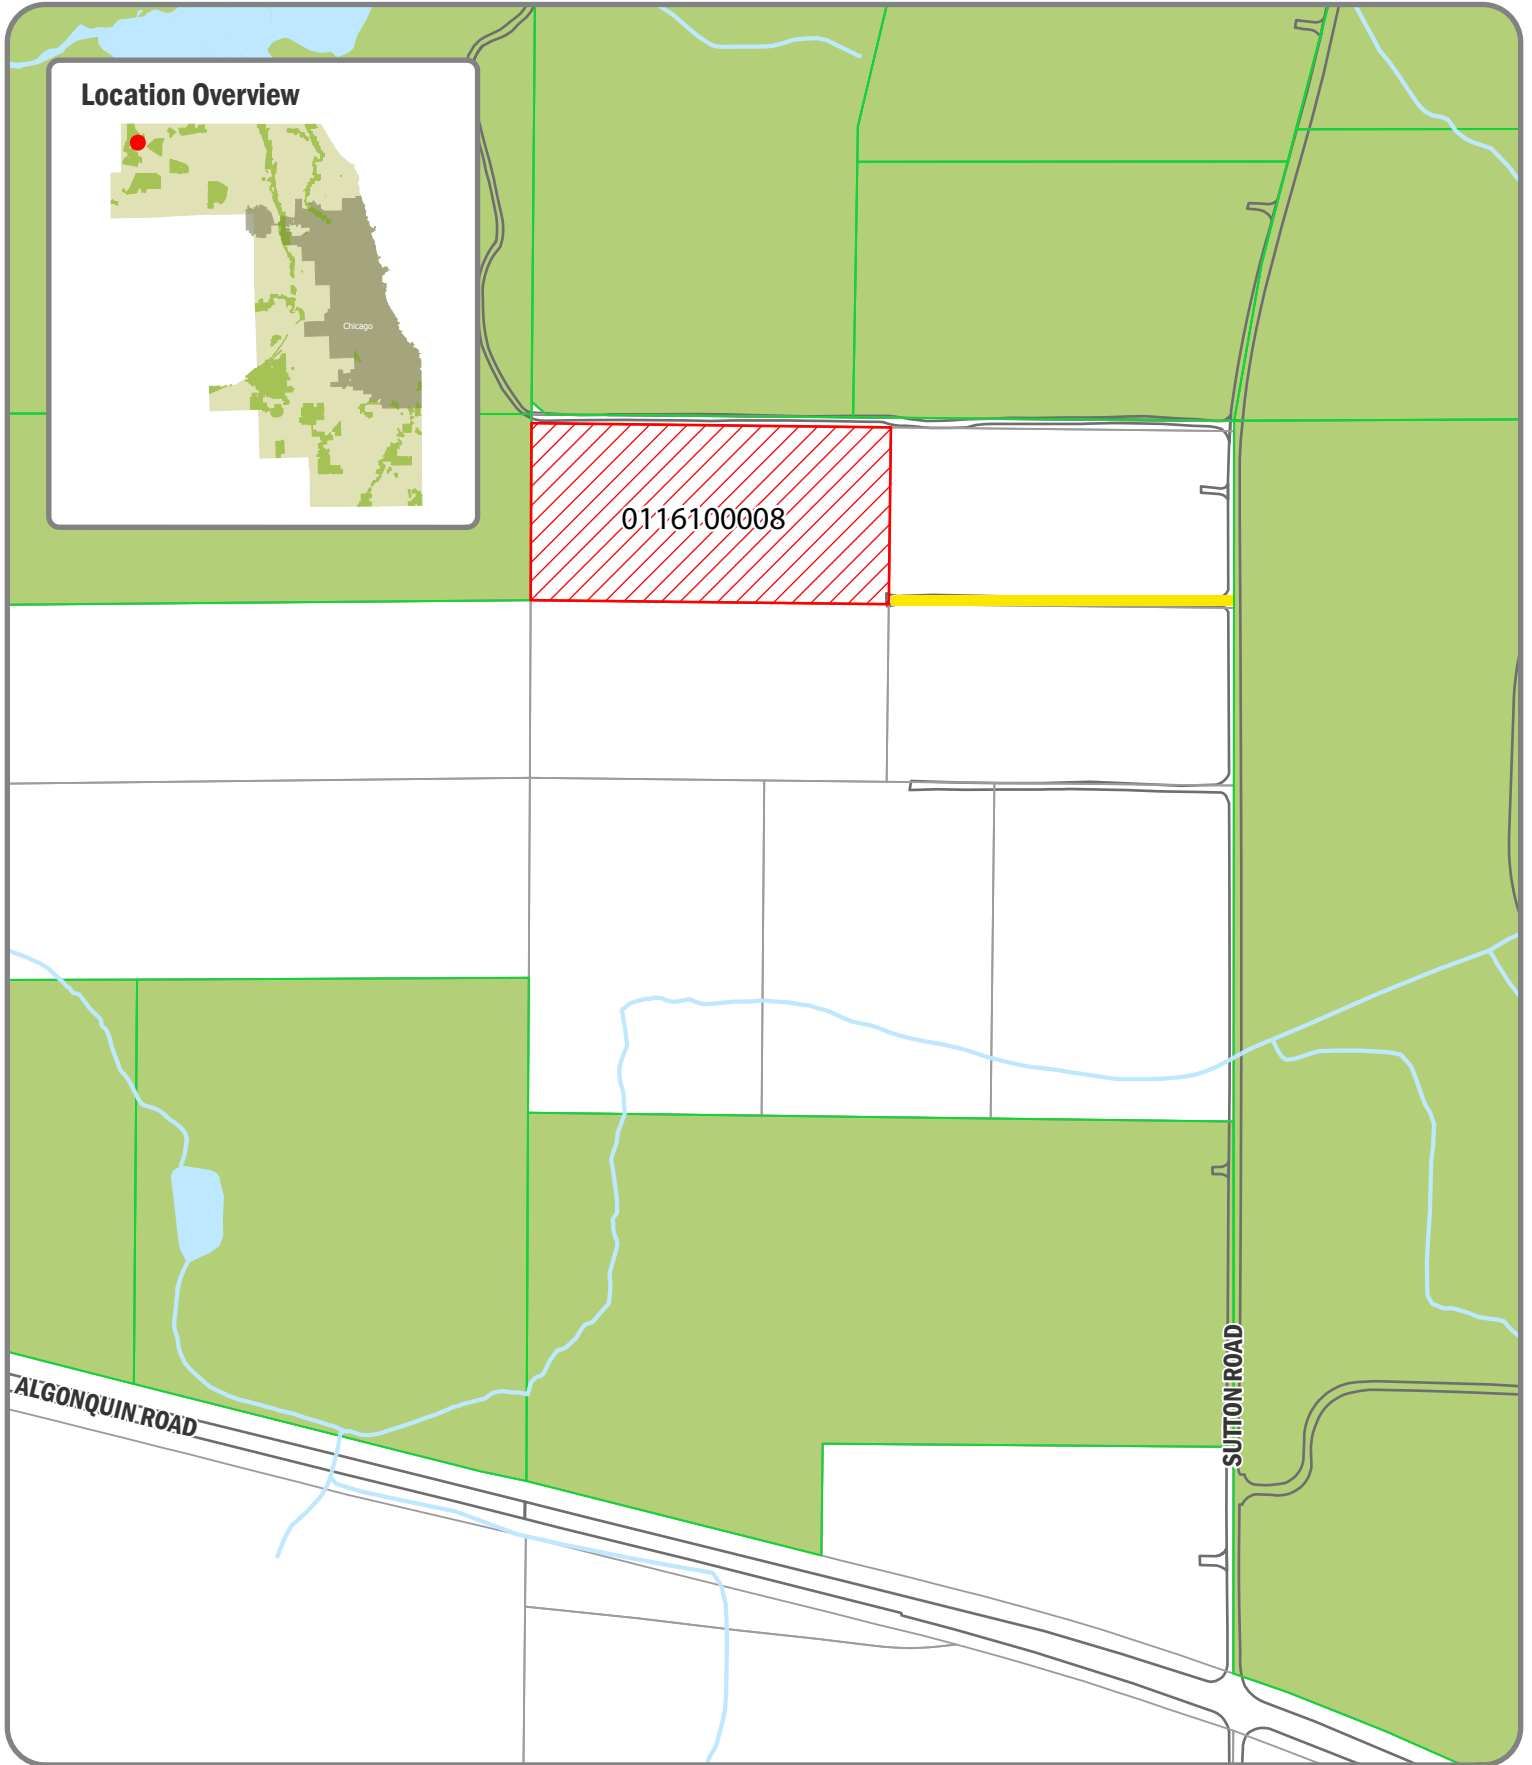

324 Sutton Rd #A, Life Estate, Barrington Hills

PIN# 01-16-100-008-0000

Control # 1144, approximately 5.04 acres

 **FPCC Property**  **Proposed Acquisition**
 **Parcel Boundary**  **Access Easement**