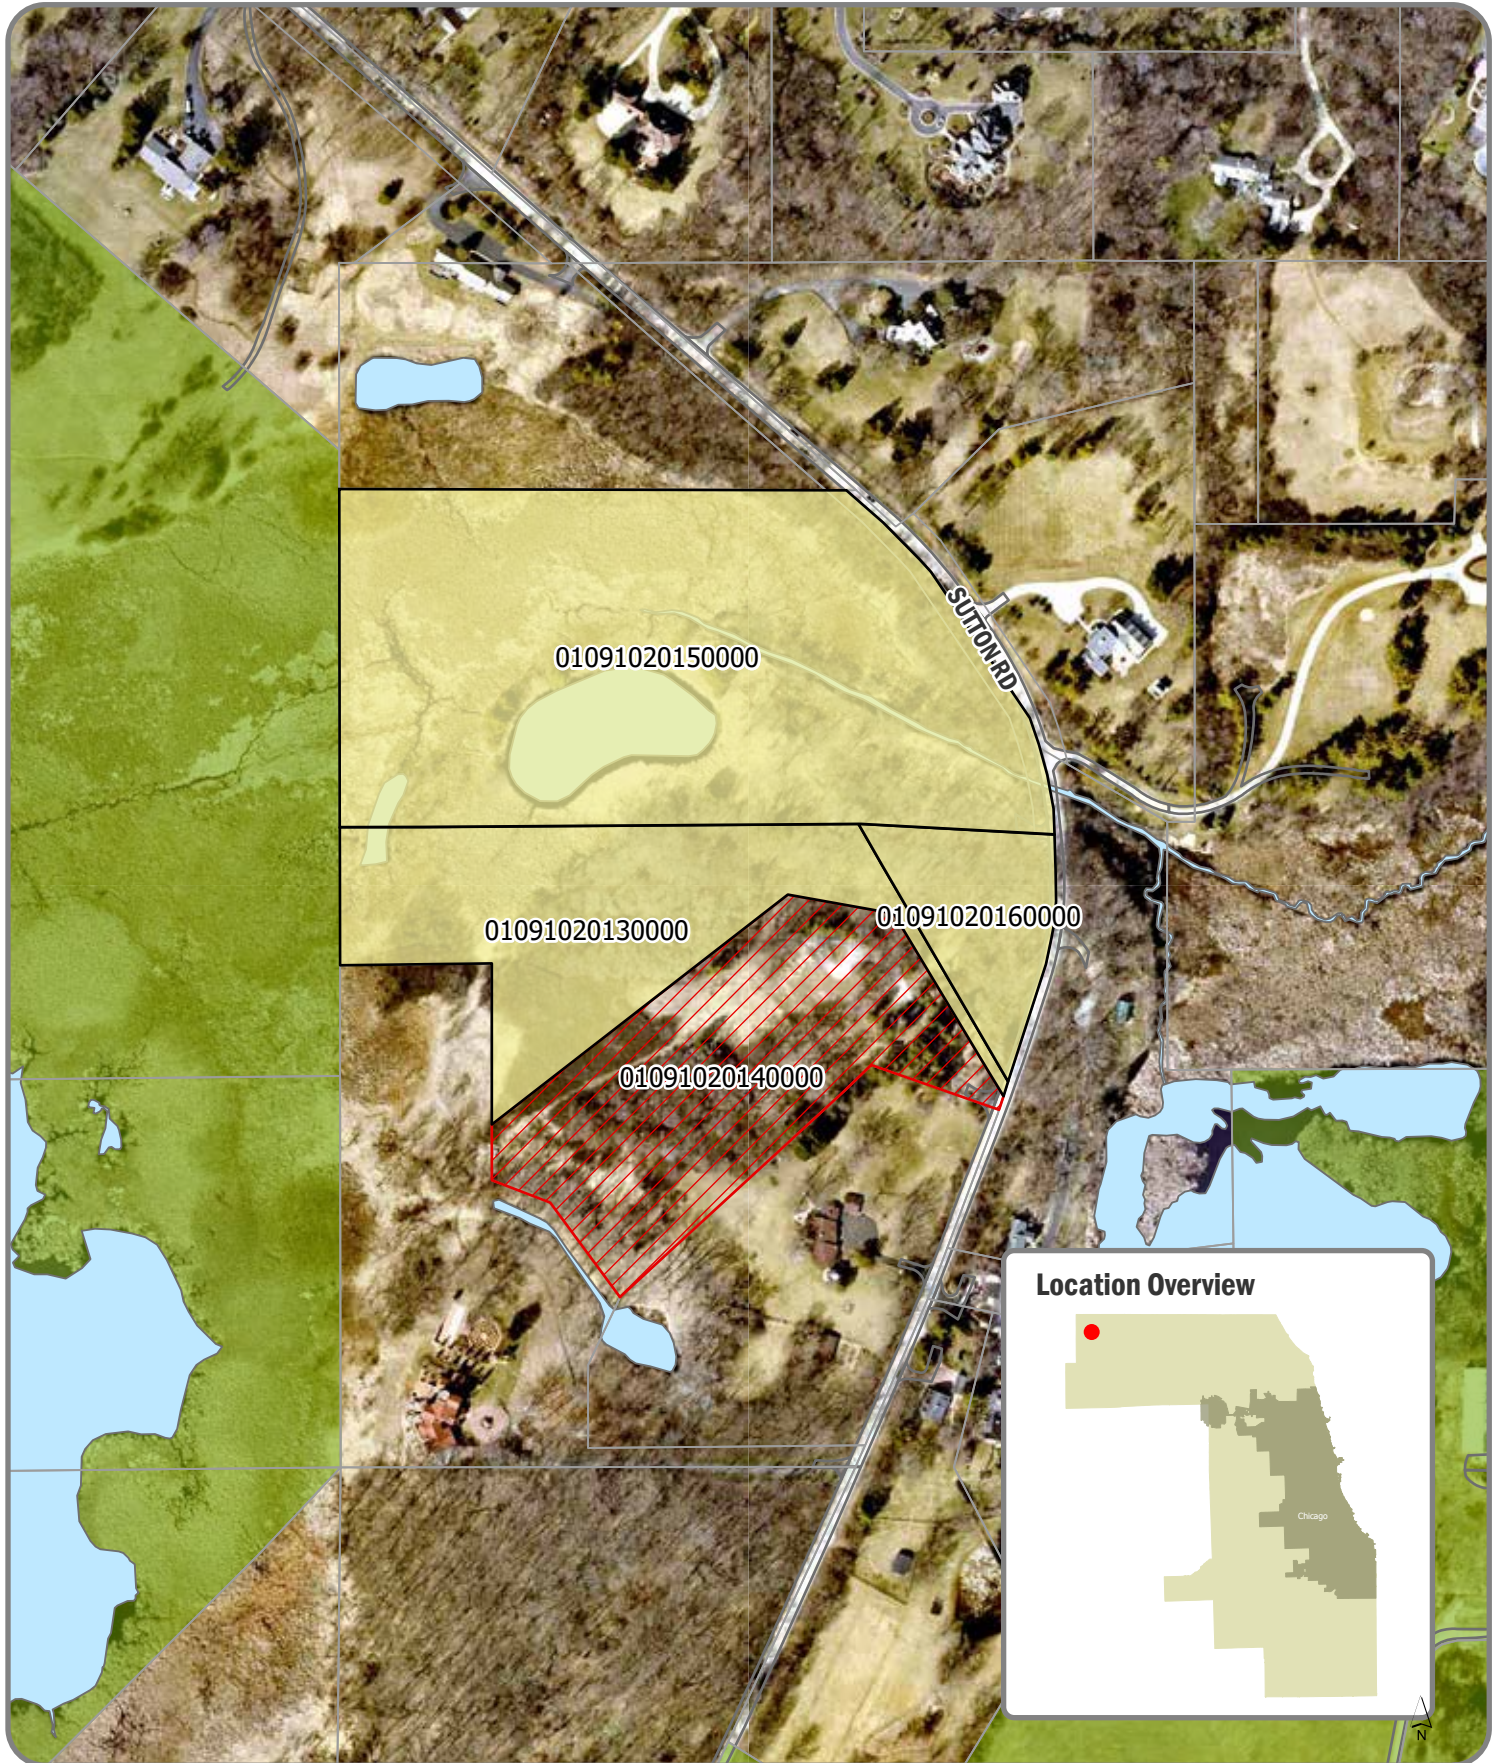

338 Sutton Road

PIN# 01-09-102-014

Control# 1139 Approx. 5.56 Acres

- FPDCC Property**
- 338 Sutton Rd**
- Parcel Boundary**
- Other Sutton Rd Acquisitions**
- Waterbody**