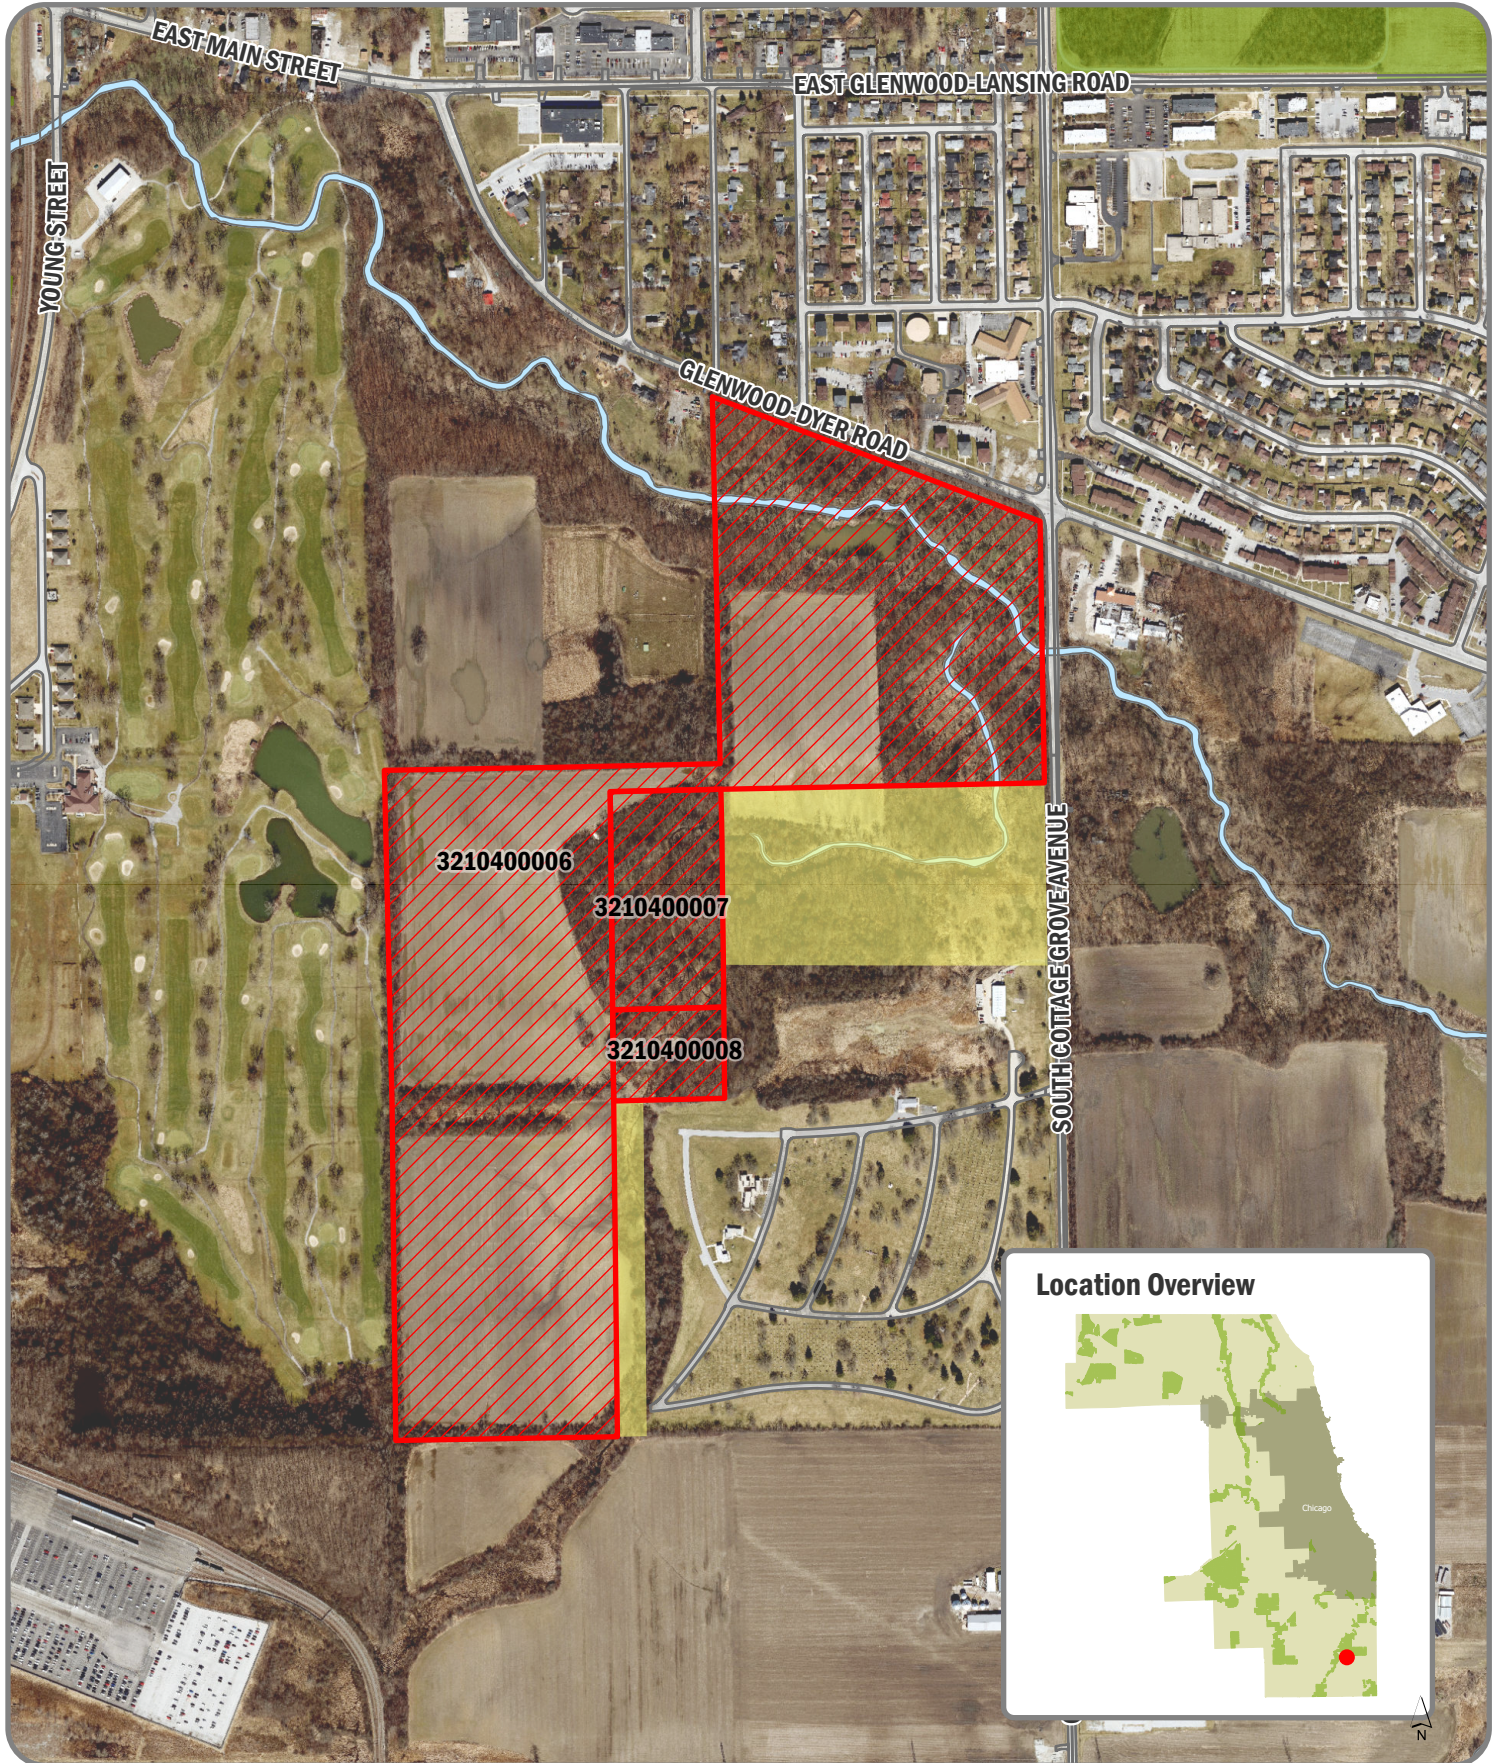

Archdiocese Parcels

PIN# 32-10-400-006-0000, 32-10-400-007-0000 & 32-10-400-008-0000
Approx. 104.12 Acres

- FPCC Property
- Archdiocese Addition (25.569 Acres)
- Waterbody
- Archdiocese Parcels (104.12 Acres)